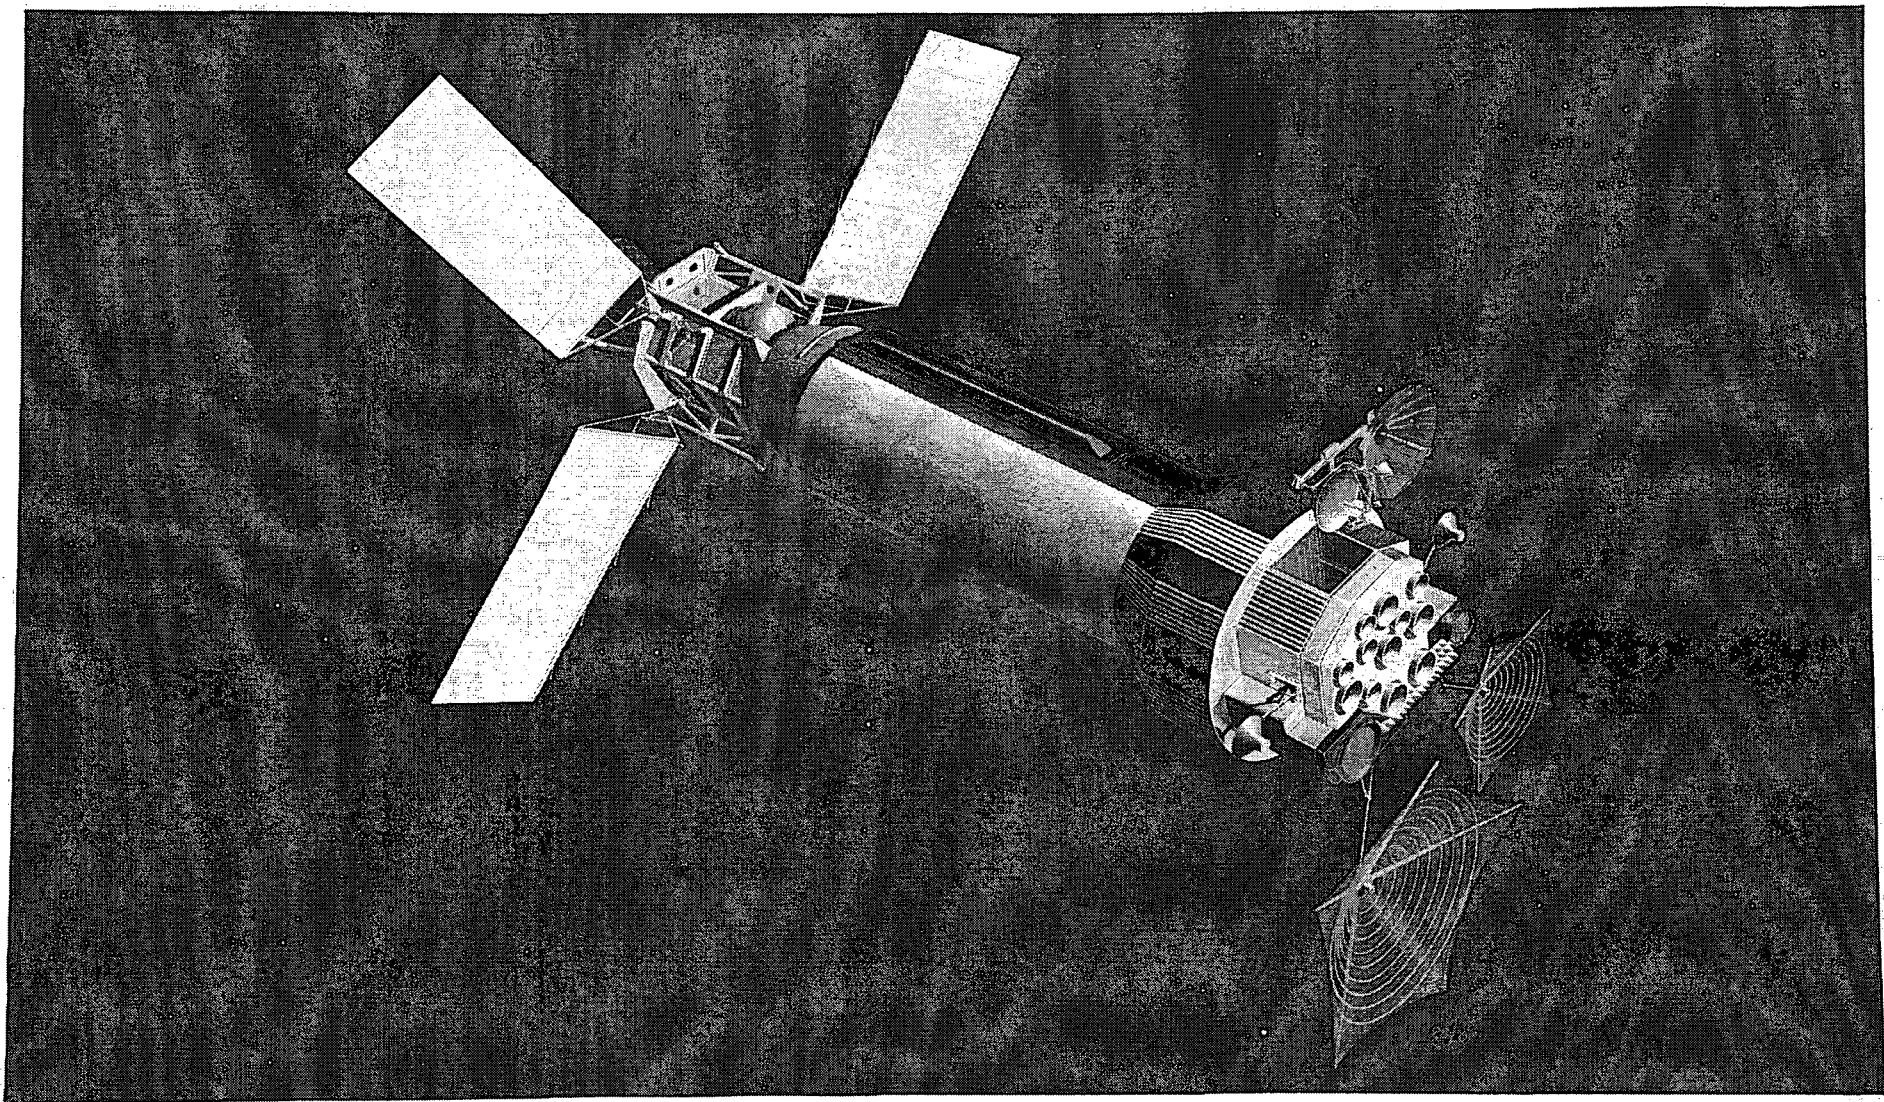

~~SECRET~~

S/C 2737- THRESHER/REAPER/HARVESTER-TI/EOB-

125-2100MHZ
1800-3300MHZ
2000-12000MHZ

67

~~SECRET~~

BIF003W/2-060298-71

50X1

4-16-71
SHEET COUNT 1 CY-1