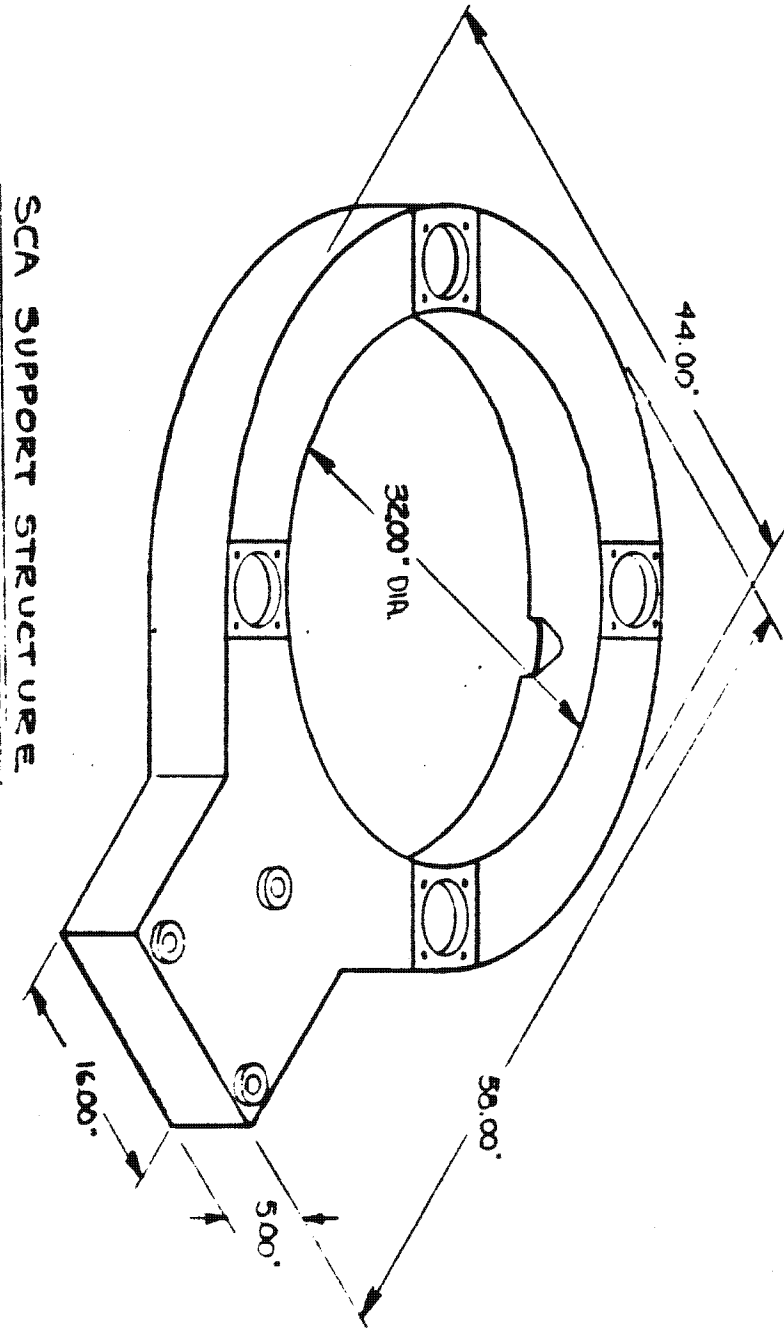

STELLAR CAMERA ARRAY (SCA)

1-89

SCA, WITH BAFFLES

1-79

ARS OUTLINE

HORIZONTAL FIELD OF VIEW

(a) Electronics assembly assembled

ARS ELECTRONICS ASSEMBLY

GFE LENS

STATION L
CE MISMATCH
in milliseconds

LFC FRAME
NUMBER

STATION R
CE MISMATCH
in milliseconds

AUX DATA DISPLAY

-0.82	0.947	+1.75
00.3	0273	+00.6