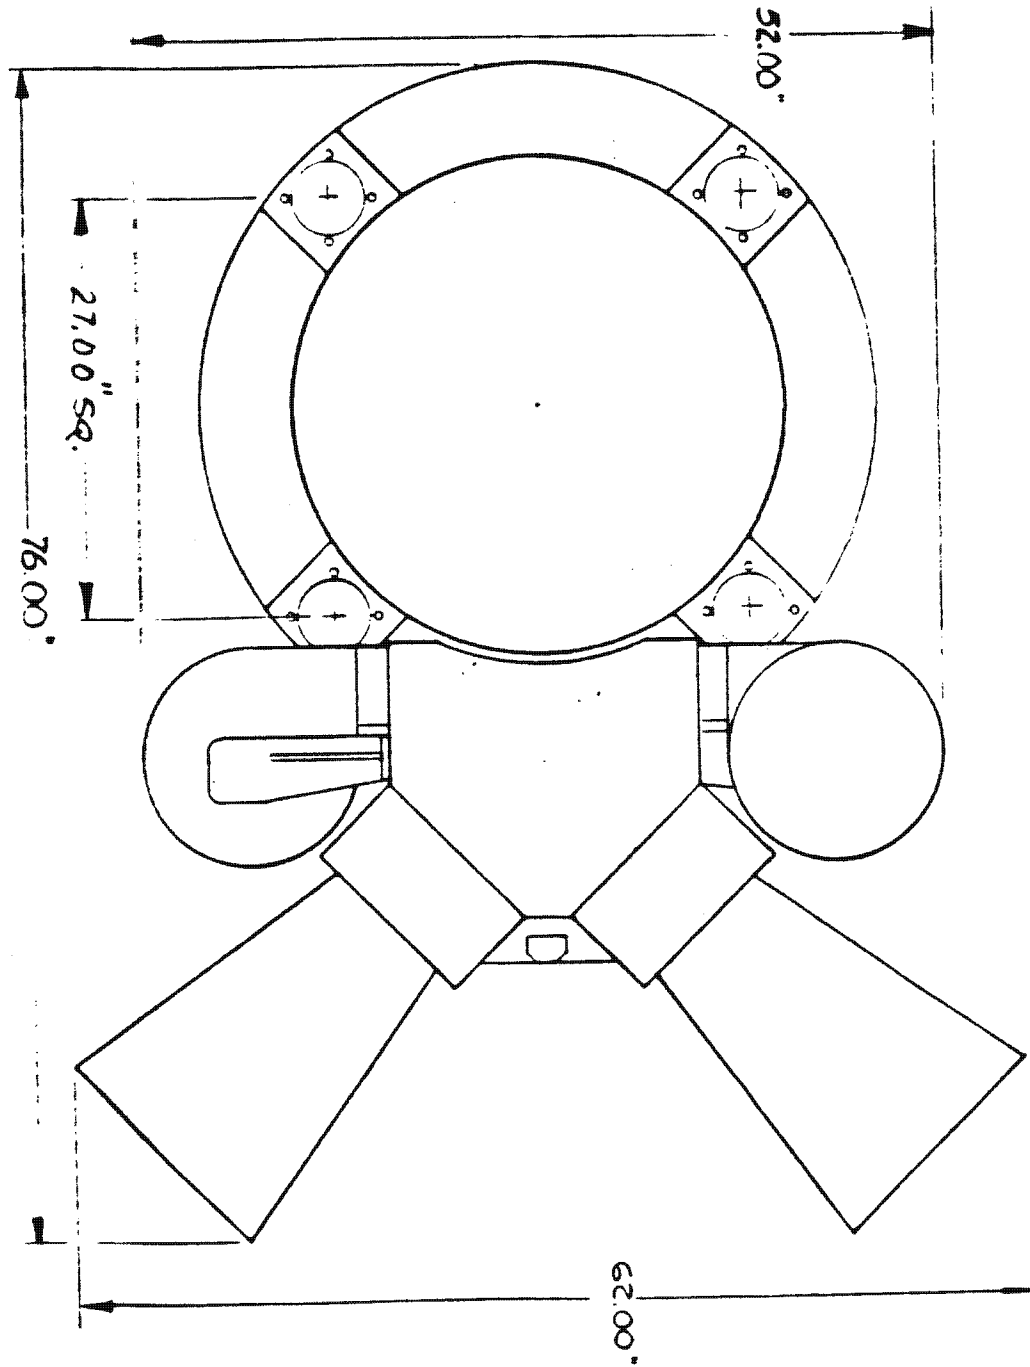

STELLAR CAMERA ARRAY (SCA)

1-89

SCA, WITH BAFFLES

1-79

ARS OUTLINE

HORIZONTAL FIELD OF VIEW

(a) Electronics assembly assembled

ARS ELECTRONICS ASSEMBLY

GFE LENS

STATION L
CE MISMATCH
in milliseconds

LFC FRAME
NUMBER

STATION R
CE MISMATCH
in milliseconds

AUX DATA DISPLAY

-0.82	0.947	+1.75
00.3	0273	+00.6