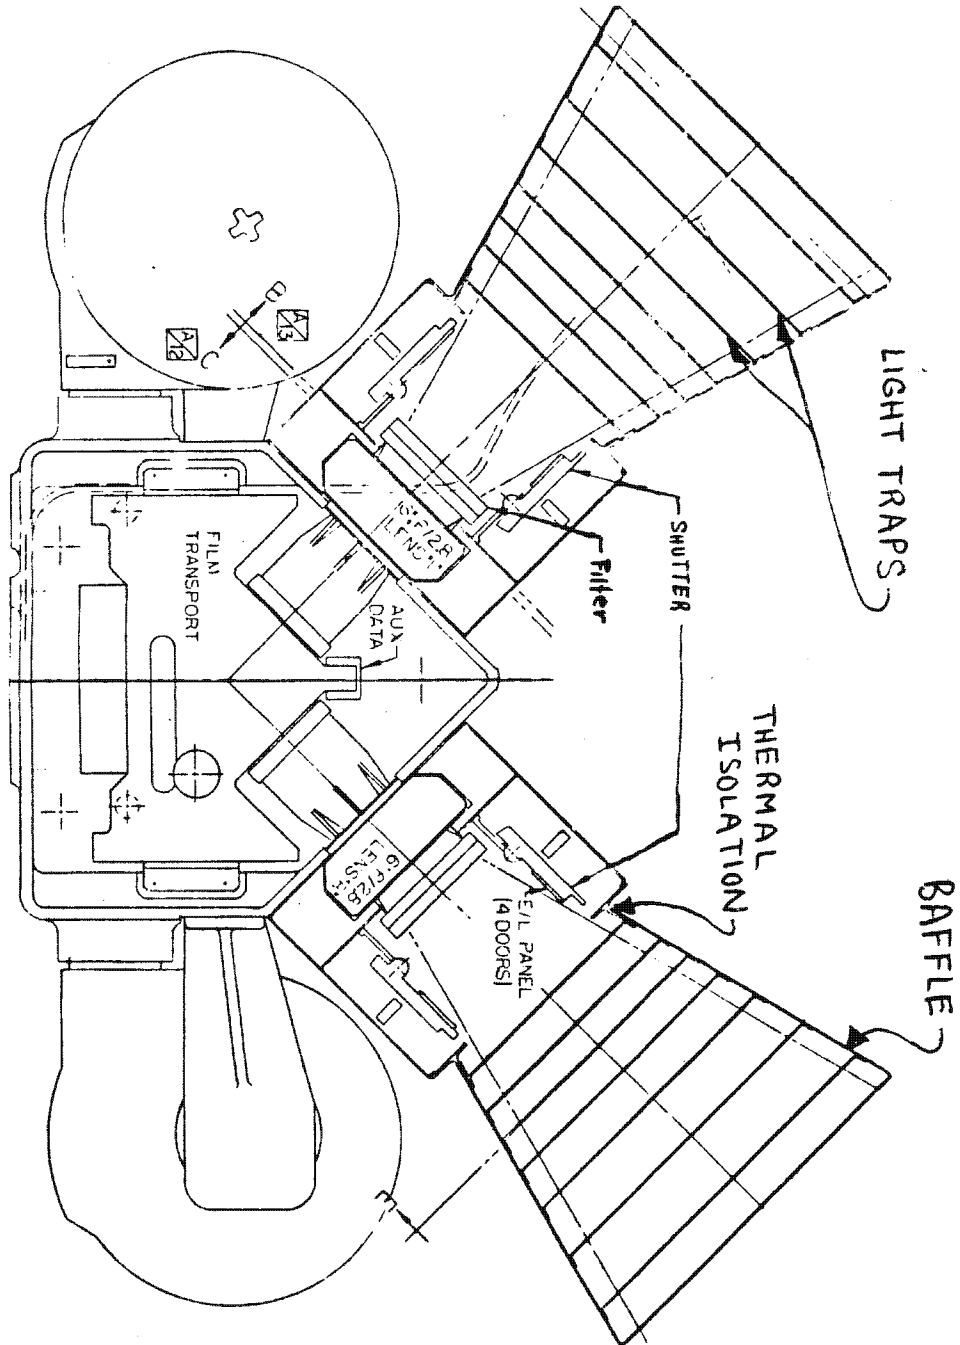

STELLAR CAMERA ARRAY (SCA)

1-89

SCA, WITH BAFFLES

1-79

ARS OUTLINE

HORIZONTAL FIELD OF VIEW

(a) Electronics assembly assembled

ARS ELECTRONICS ASSEMBLY

GFE LENS

STATION L
CE MISMATCH
in milliseconds

LFC FRAME
NUMBER

STATION R
CE MISMATCH
in milliseconds

AUX DATA DISPLAY

-0.82	0.947	+1.75
00.3	0273	+00.6