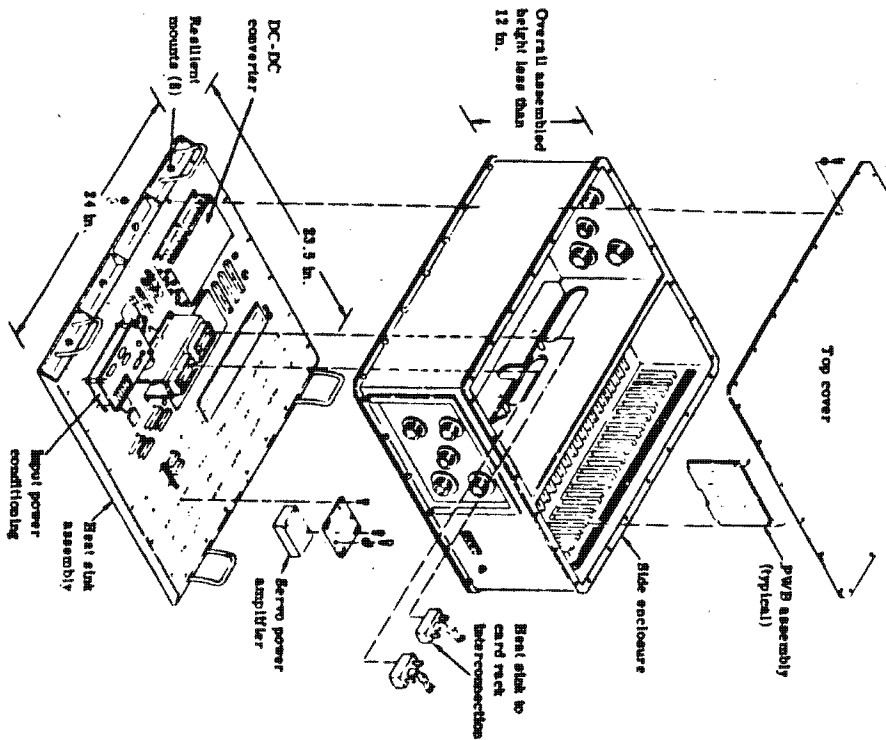

STELLAR CAMERA ARRAY (SCA)

1-89

SCA, WITH BAFFLES

1-79

ARS OUTLINE

HORIZONTAL FIELD OF VIEW

(a) Electronics assembly assembled

ARS ELECTRONICS ASSEMBLY

GFE LENS

STATION L
CE MISMATCH
in milliseconds

LFC FRAME
NUMBER

STATION R
CE MISMATCH
in milliseconds

AUX DATA DISPLAY

-0.82	0.947	+1.75
00.3	0273	+00.6