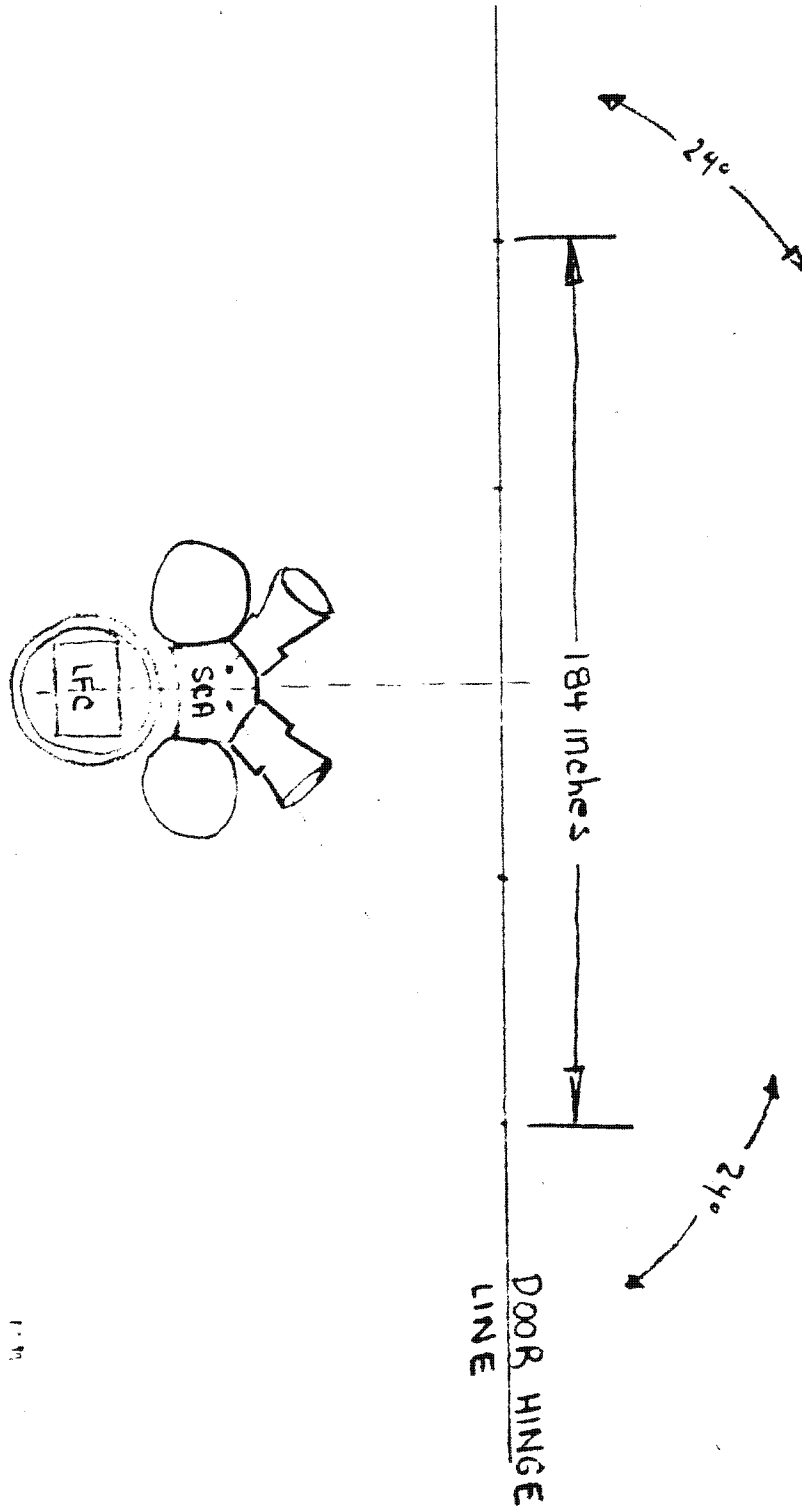

STELLAR CAMERA ARRAY (SCA)

1-89

SCA, WITH BAFFLES

1-79

ARS OUTLINE

HORIZONTAL FIELD OF VIEW

(a) Electronics assembly assembled

ARS ELECTRONICS ASSEMBLY

GFE LENS

STATION L
CE MISMATCH
in milliseconds

LFC FRAME
NUMBER

STATION R
CE MISMATCH
in milliseconds

AUX DATA DISPLAY

-0.82	0.947	+1.75
00.3	0273	+00.6