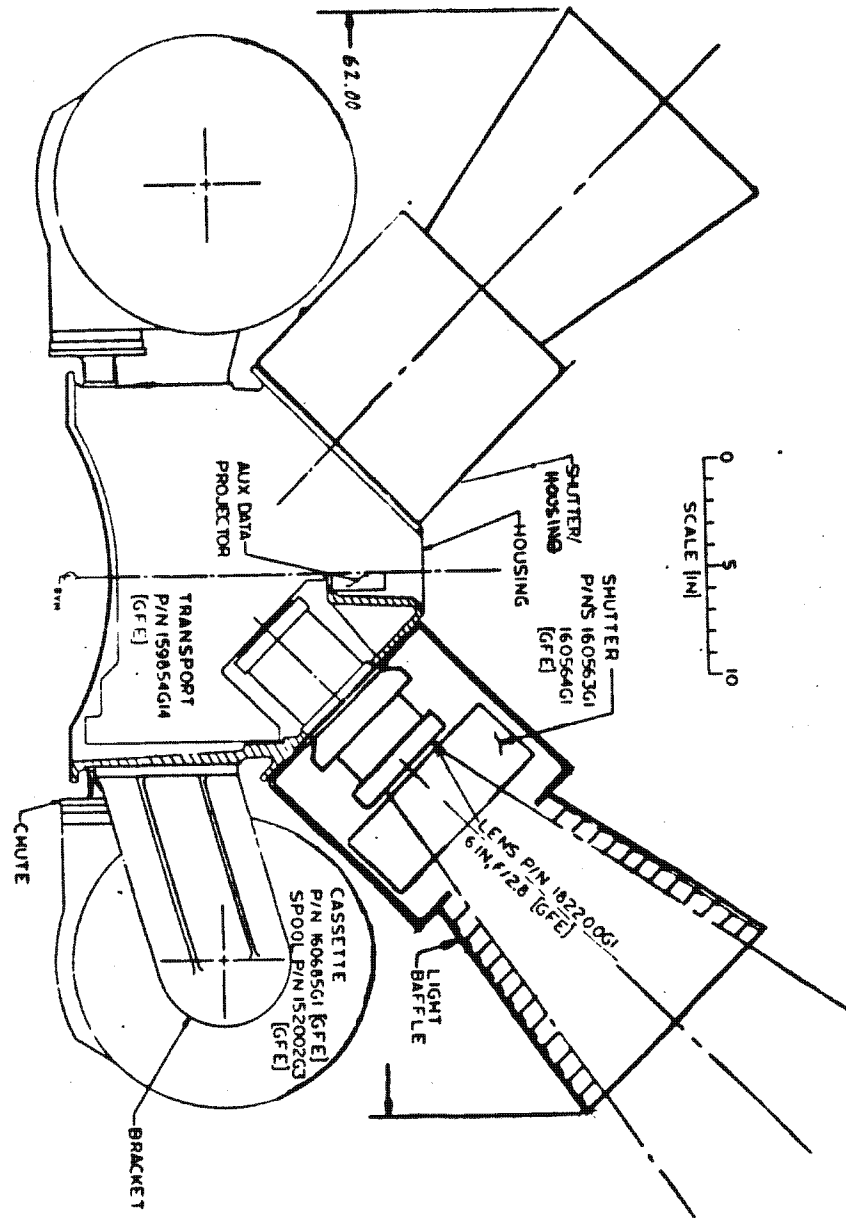

STELLAR CAMERA ARRAY (SCA)

1-89

SCA, WITH BAFFLES

1-79

ARS OUTLINE

HORIZONTAL FIELD OF VIEW

(a) Electronics assembly assembled

ARS ELECTRONICS ASSEMBLY

GFE LENS

STATION L
CE MISMATCH
in milliseconds

LFC FRAME
NUMBER

STATION R
CE MISMATCH
in milliseconds

AUX DATA DISPLAY

-0.82	0.947	+1.75
00.3	0273	+00.6