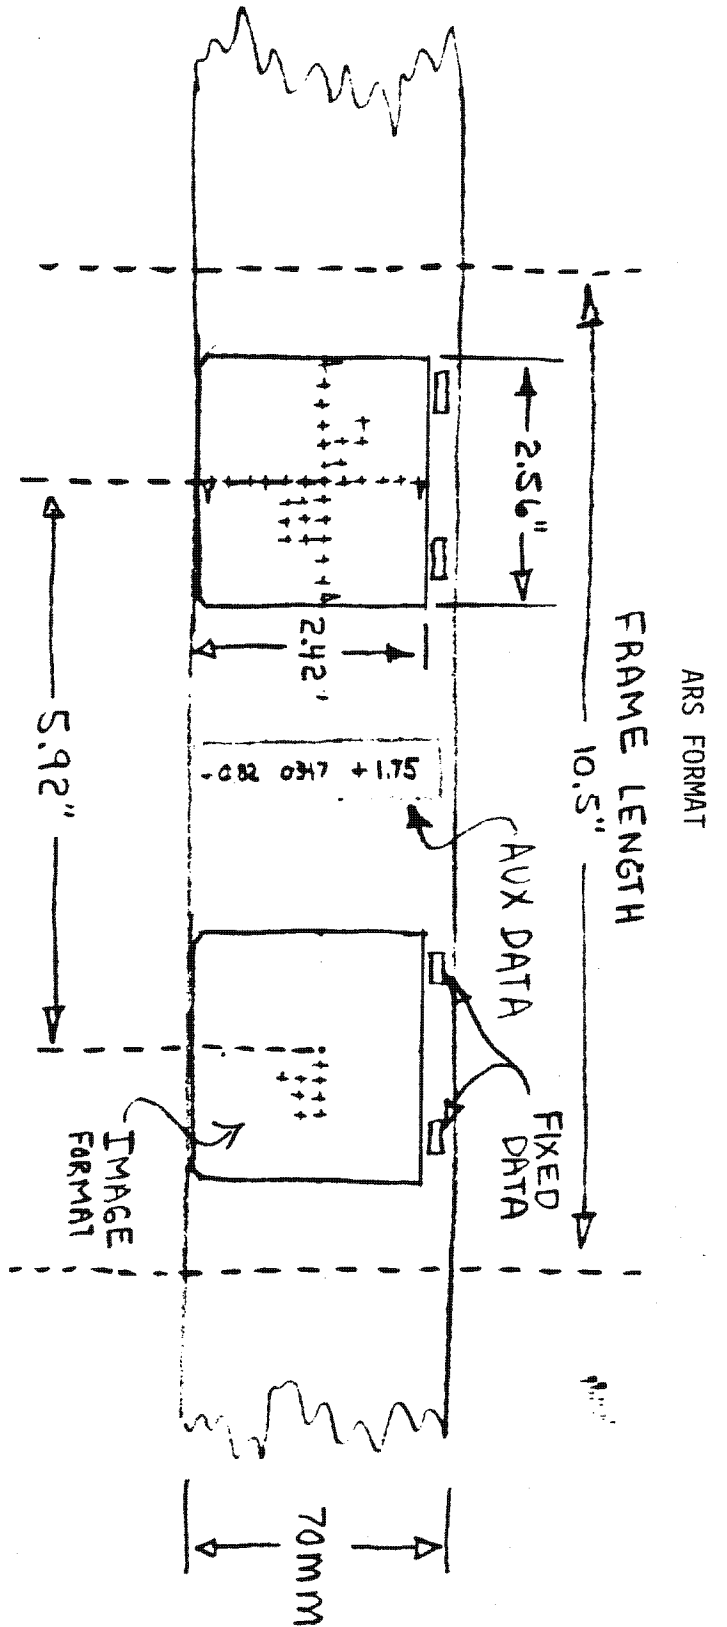

STELLAR CAMERA ARRAY (SCA)

1-89

SCA, WITH BAFFLES

1-79

ARS OUTLINE

HORIZONTAL FIELD OF VIEW

(a) Electronics assembly assembled

ARS ELECTRONICS ASSEMBLY

GFE LENS

STATION L
CE MISMATCH
in milliseconds

LFC FRAME
NUMBER

STATION R
CE MISMATCH
in milliseconds

AUX DATA DISPLAY

-0.82	0.947	+1.75
00.3	0273	+00.6