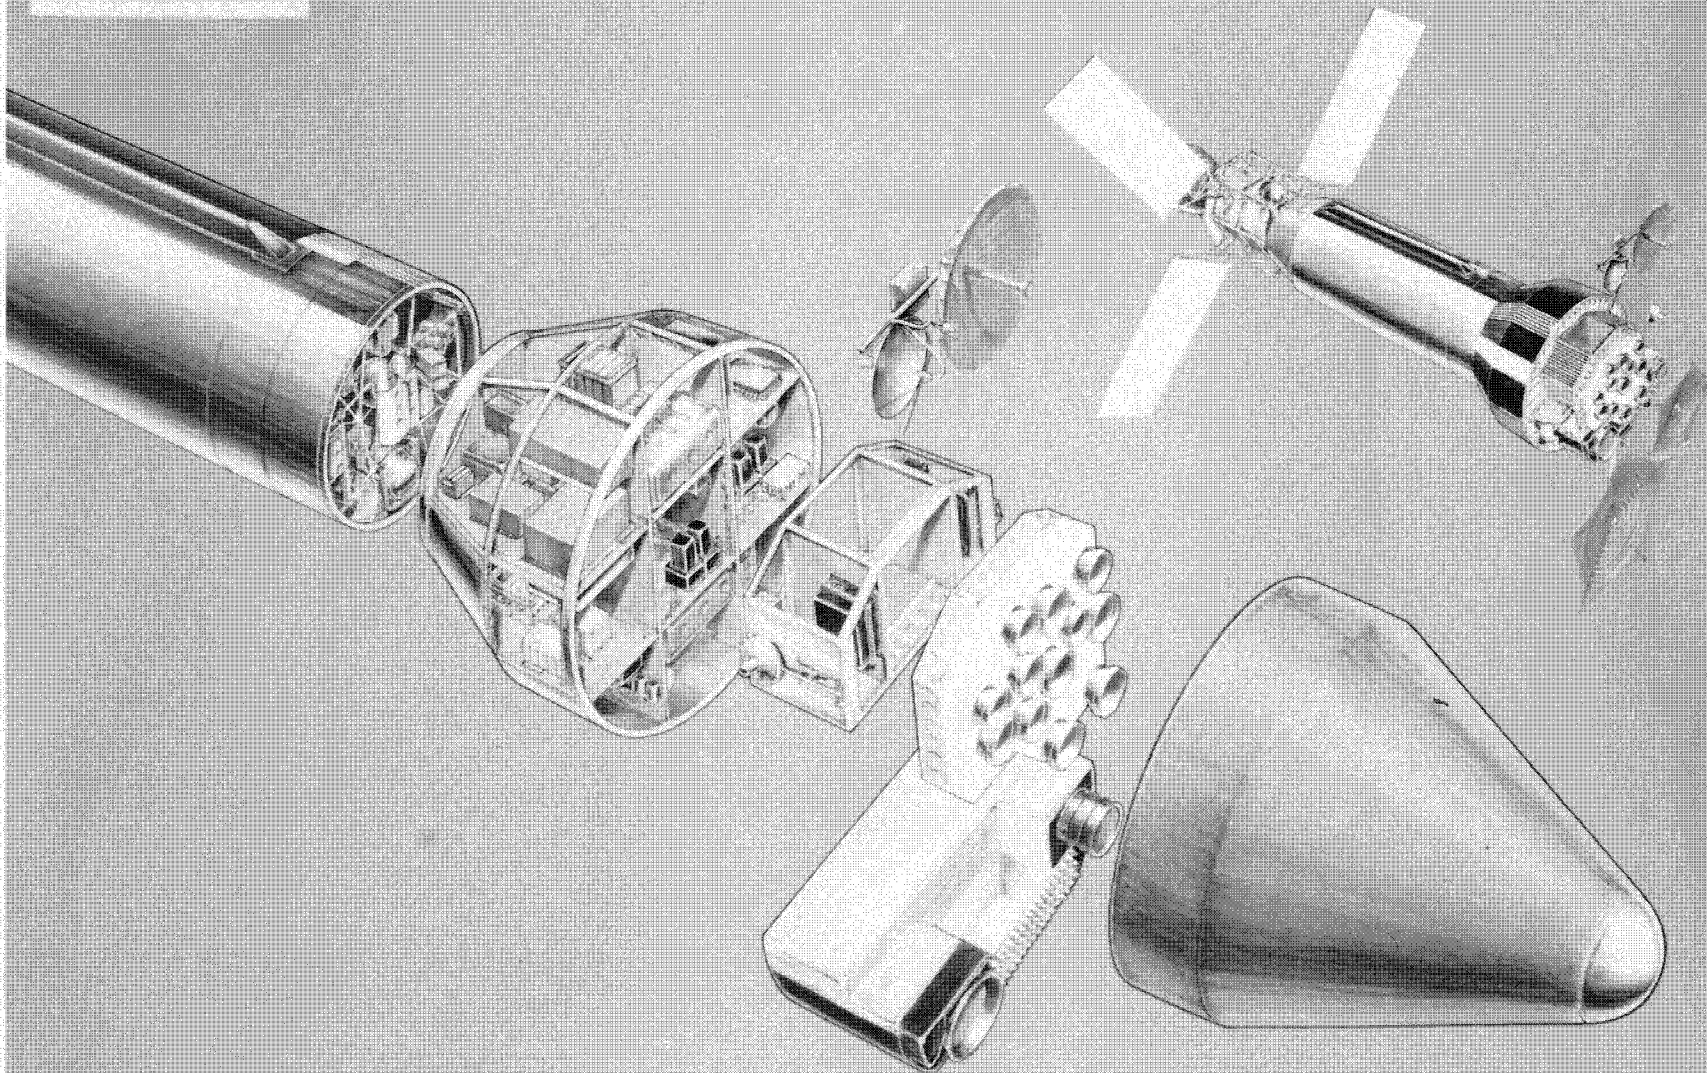

Top Secret
Handle via STRAWMAN PAYLOAD KEYHOLE
COMINT Control Channel Jointly
#15-91777#

STRAWMAN payload vehicle

Top Secret
NOFORN-ORCON

~~TOP SECRET / E~~

STRAWMAN P/L VEHICLE (S)

~~TOP SECRET / E~~

HANDLE VIA BYEMAN
CONTROL SYSTEM ONLY