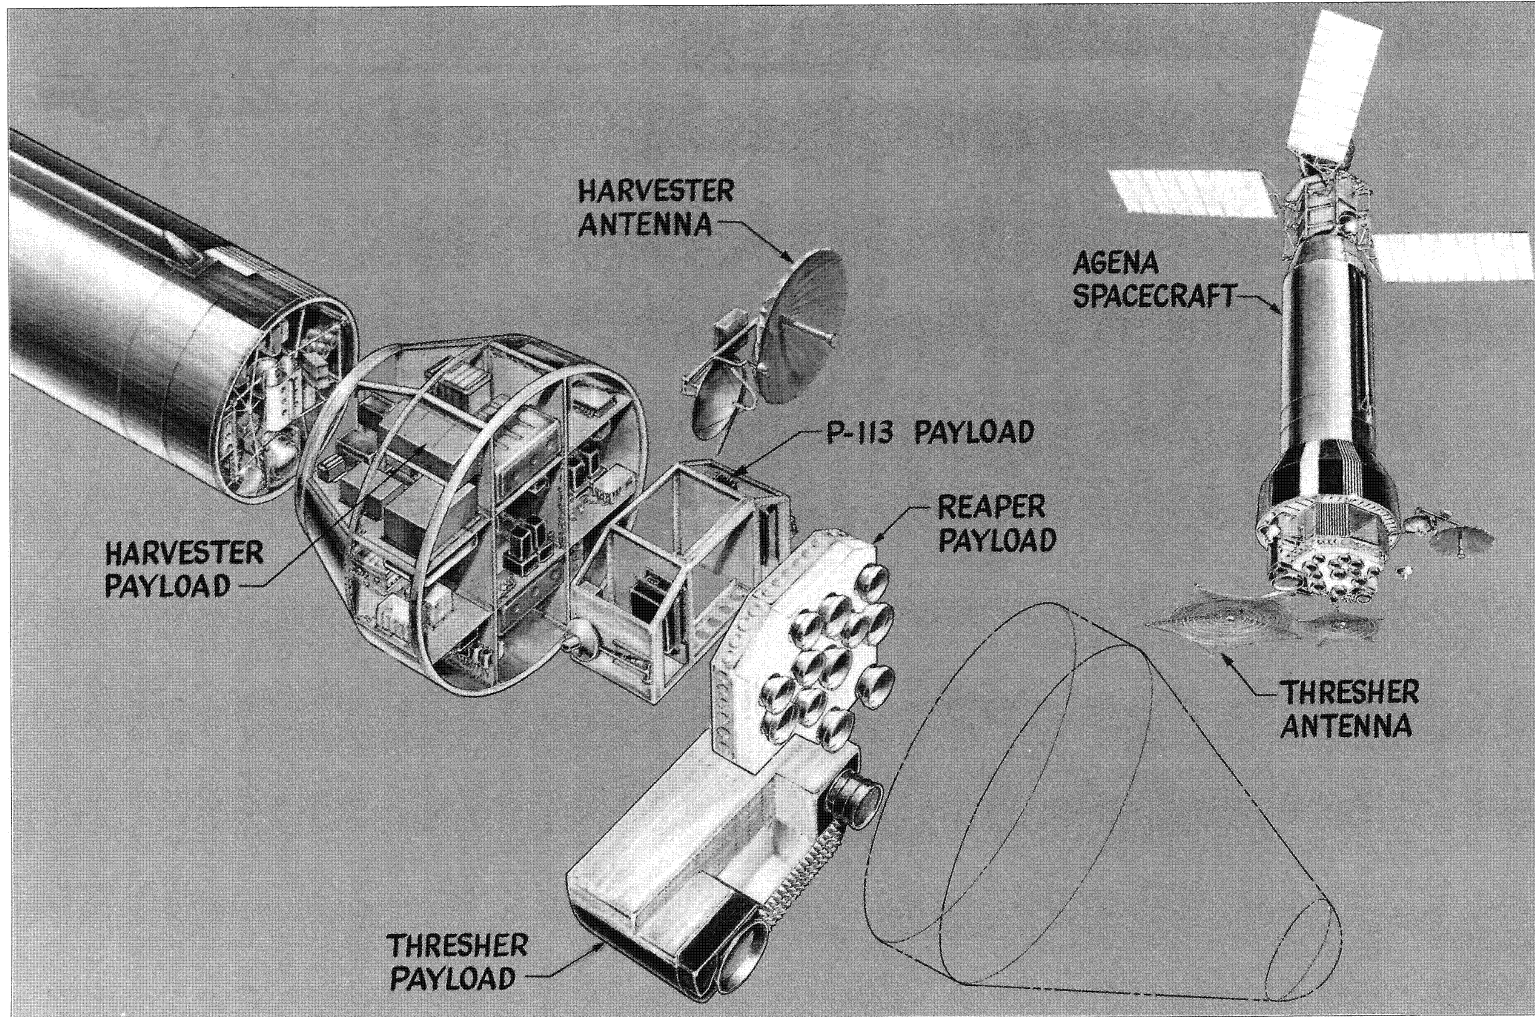

Top Secret
Handle via STRAWMAN PAYLOAD KEYHOLE
COMINT Control Channel Jointly
#15-91777#

STRAWMAN payload vehicle

Top Secret
NOFORN-ORCON

~~TOP SECRET / E~~

STRAWMAN P/L VEHICLE (S)

~~TOP SECRET / E~~

HANDLE VIA BYEMAN
CONTROL SYSTEM ONLY