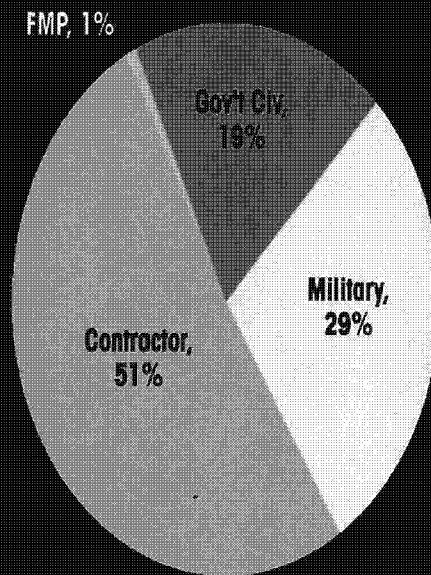

Employee Affiliation