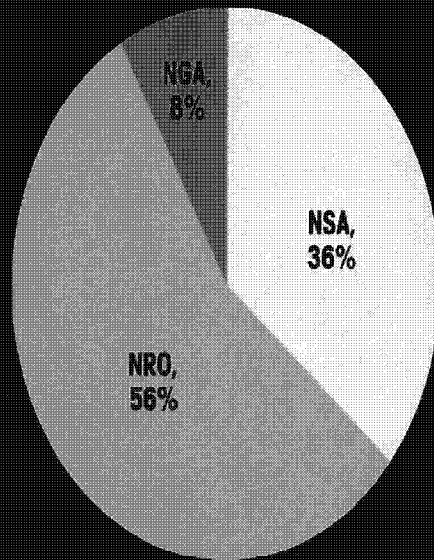

UNCLASSIFIED

ADF-C WORKFORCE

Demographics

Government Agencies