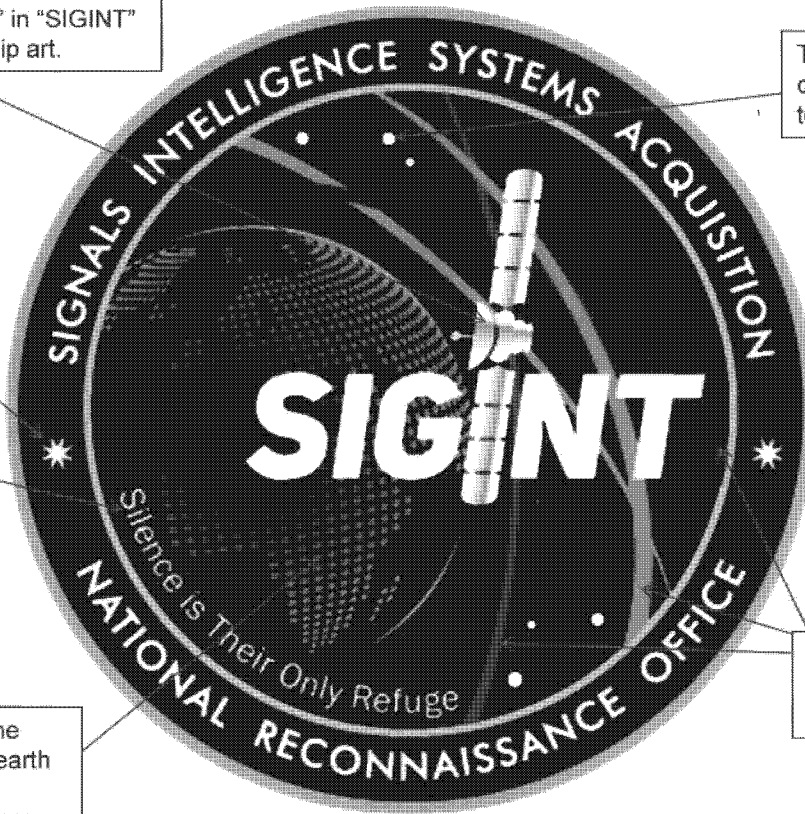

Page Denied

UNCLASSIFIED

New SIGINT Logo Design

The satellite creates the "I" in "SIGINT" and is a generic satellite clip art.

The number and placement of the "burst" design element are used for graphical balance and have no technical/classified meaning.

"Silence is Their Only Refuge" is the SIGINT motto.

The dots creating the landmasses of the earth are a clean/modern design feature and are aesthetic in nature only.

The number and placement of the stars have no technical/classified meaning.

Multicolored arcs represent generic orbits. The colors have aesthetic value only.

UNCLASSIFIED