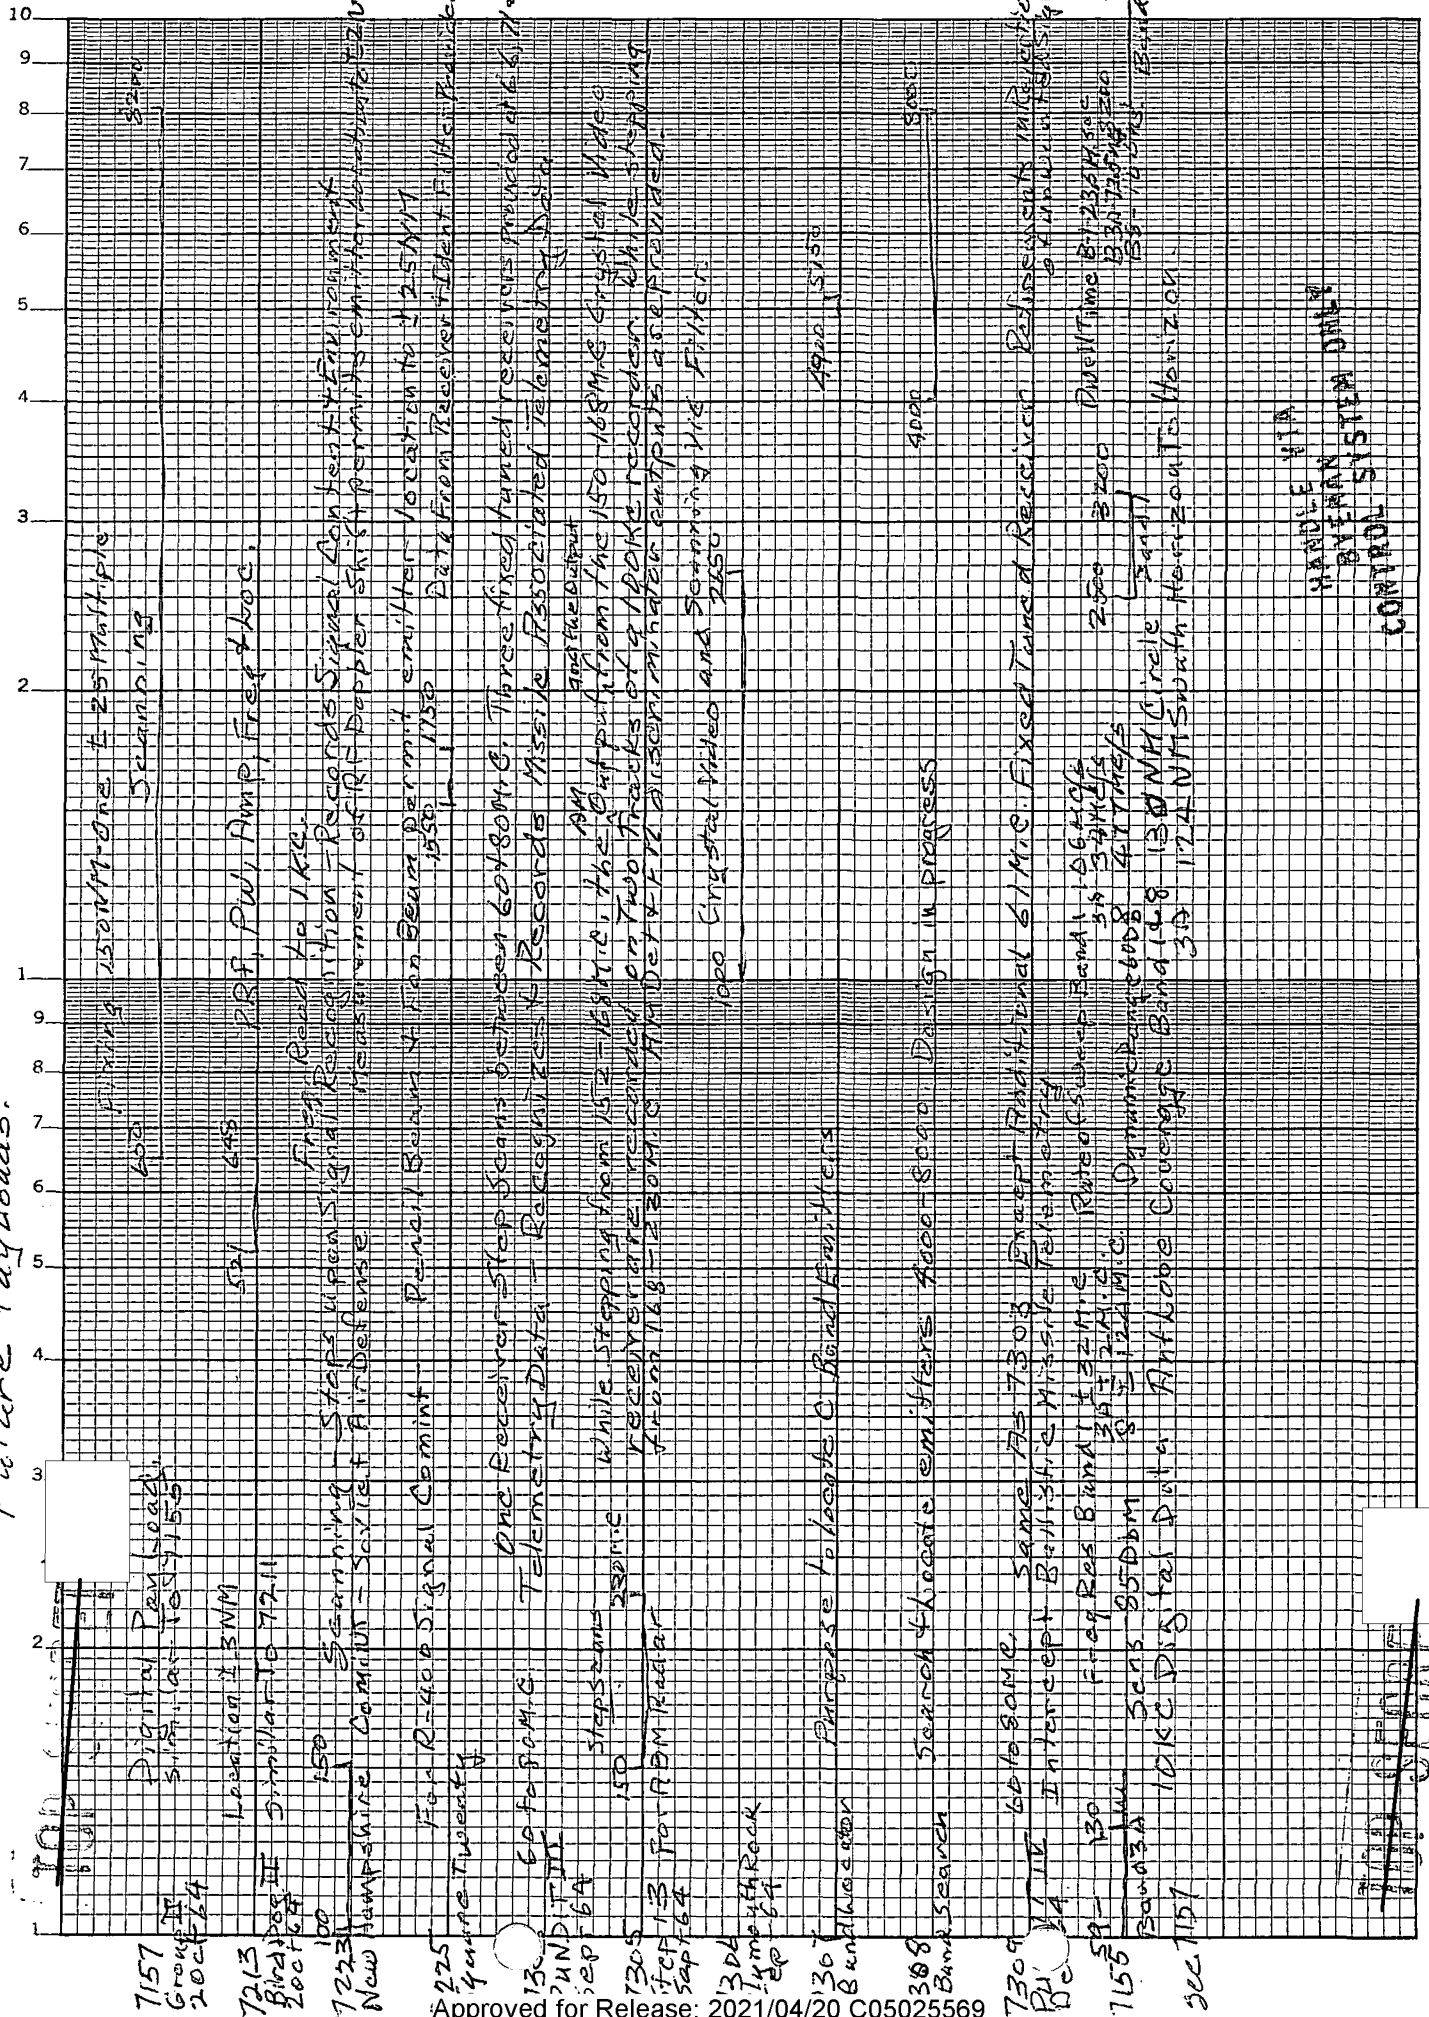

Past. Payloads

~~TOP SECRET~~

WAVE VIA SYSTEM OPER CONTINUED

~~TOP SECRET~~

KE SEMI-LOGARITHMIC 358-62
KEUFFEL & ESSER CO. MADE IN U.S.A.
2 CYCLES X 84 DIVISIONS

Future Payloads.

HANDLE WITH
EXTREME CARE
CONTROL SYSTEM ONLY

KE SEMI-LOGARITHMIC 358-62 KEUFFEL & ESSER CO. MADE IN U.S.A. 2 CYCLES X 84 DIVISIONS