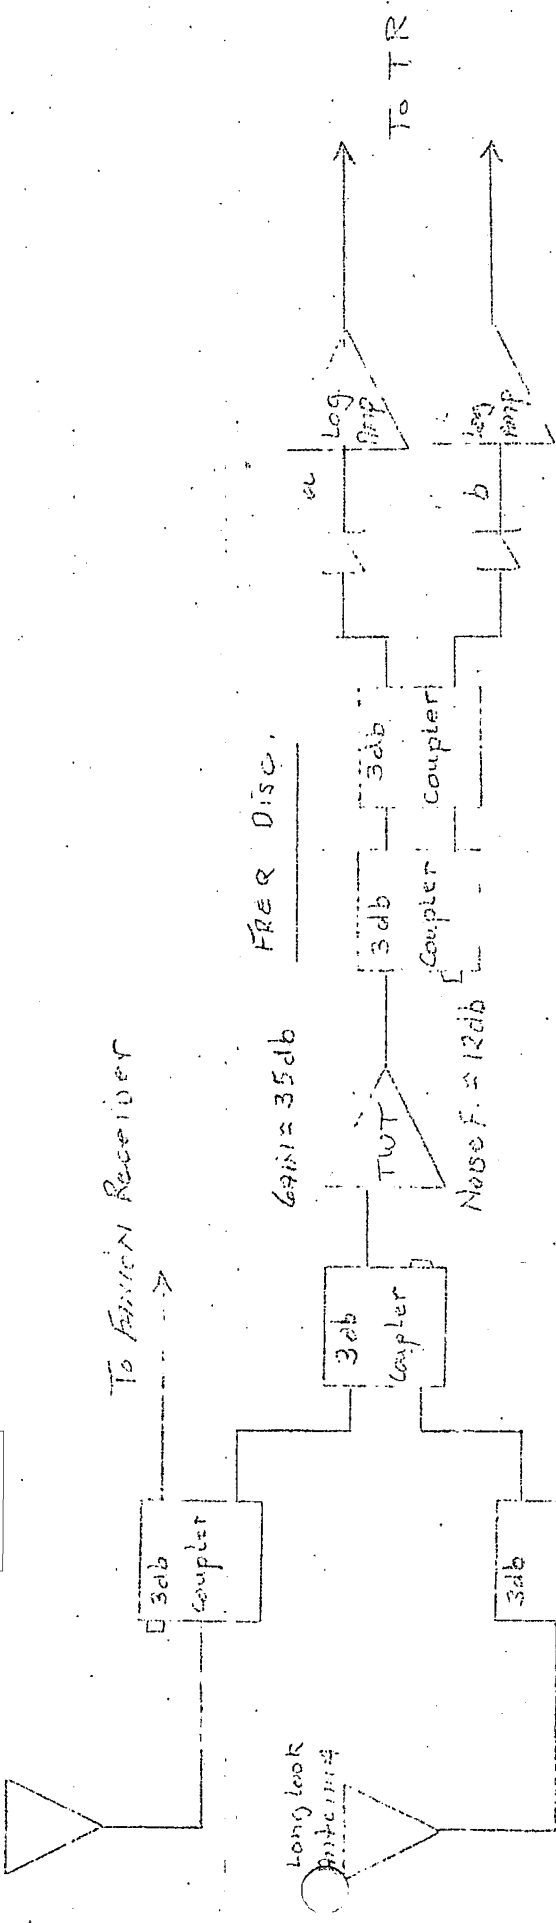

FANION Receiver System Diagram

SECRET
 Status
 (temp, power
 supply, etc)

HANDLE VIA
 EYEMAN TALENT KEYHOLE - COMINT
 CONTROL SYSTEMS JOINTLY

5-25-64

~~SECRET~~
SECRET

TIAN SENS ≈ -26.5 dbm
(including 20 db antenna gain)