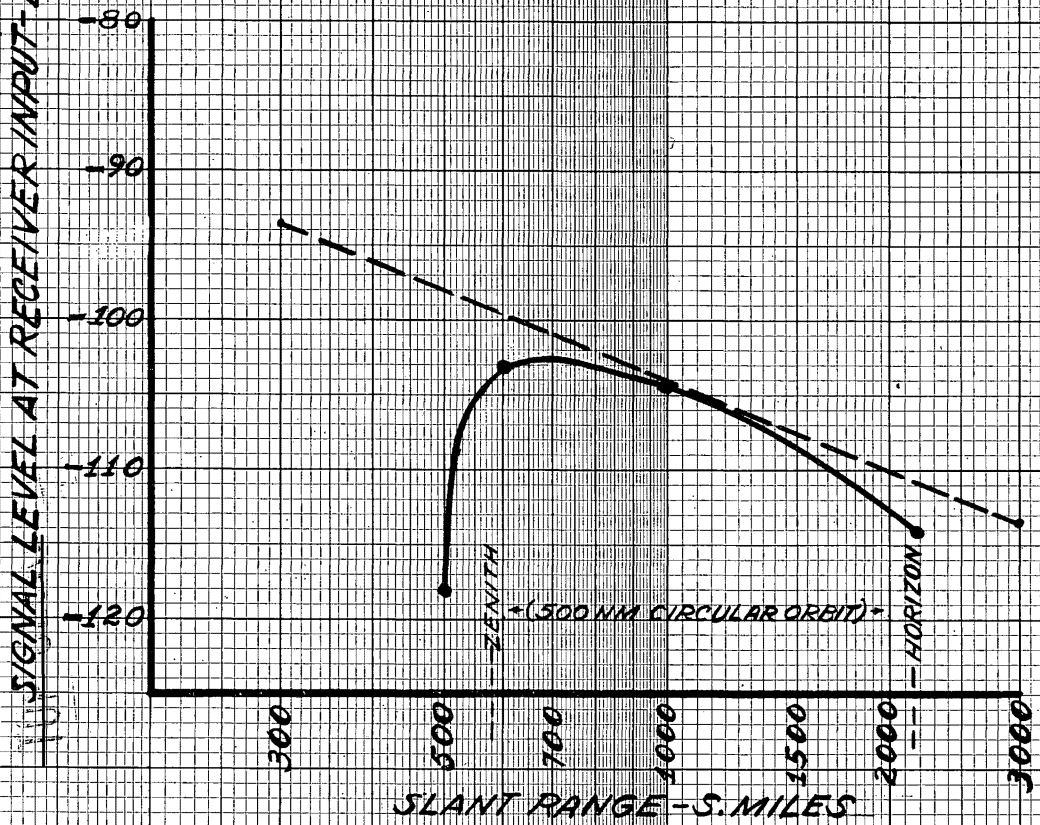

SIGNAL IS RANGE FOR 4 BAY YAGI
TRAINED IN AZIMUTH
ELEVATION FIXED AT 30°

~ SIGNAL LEVELS AT SATELLITE ALTITUDES ~