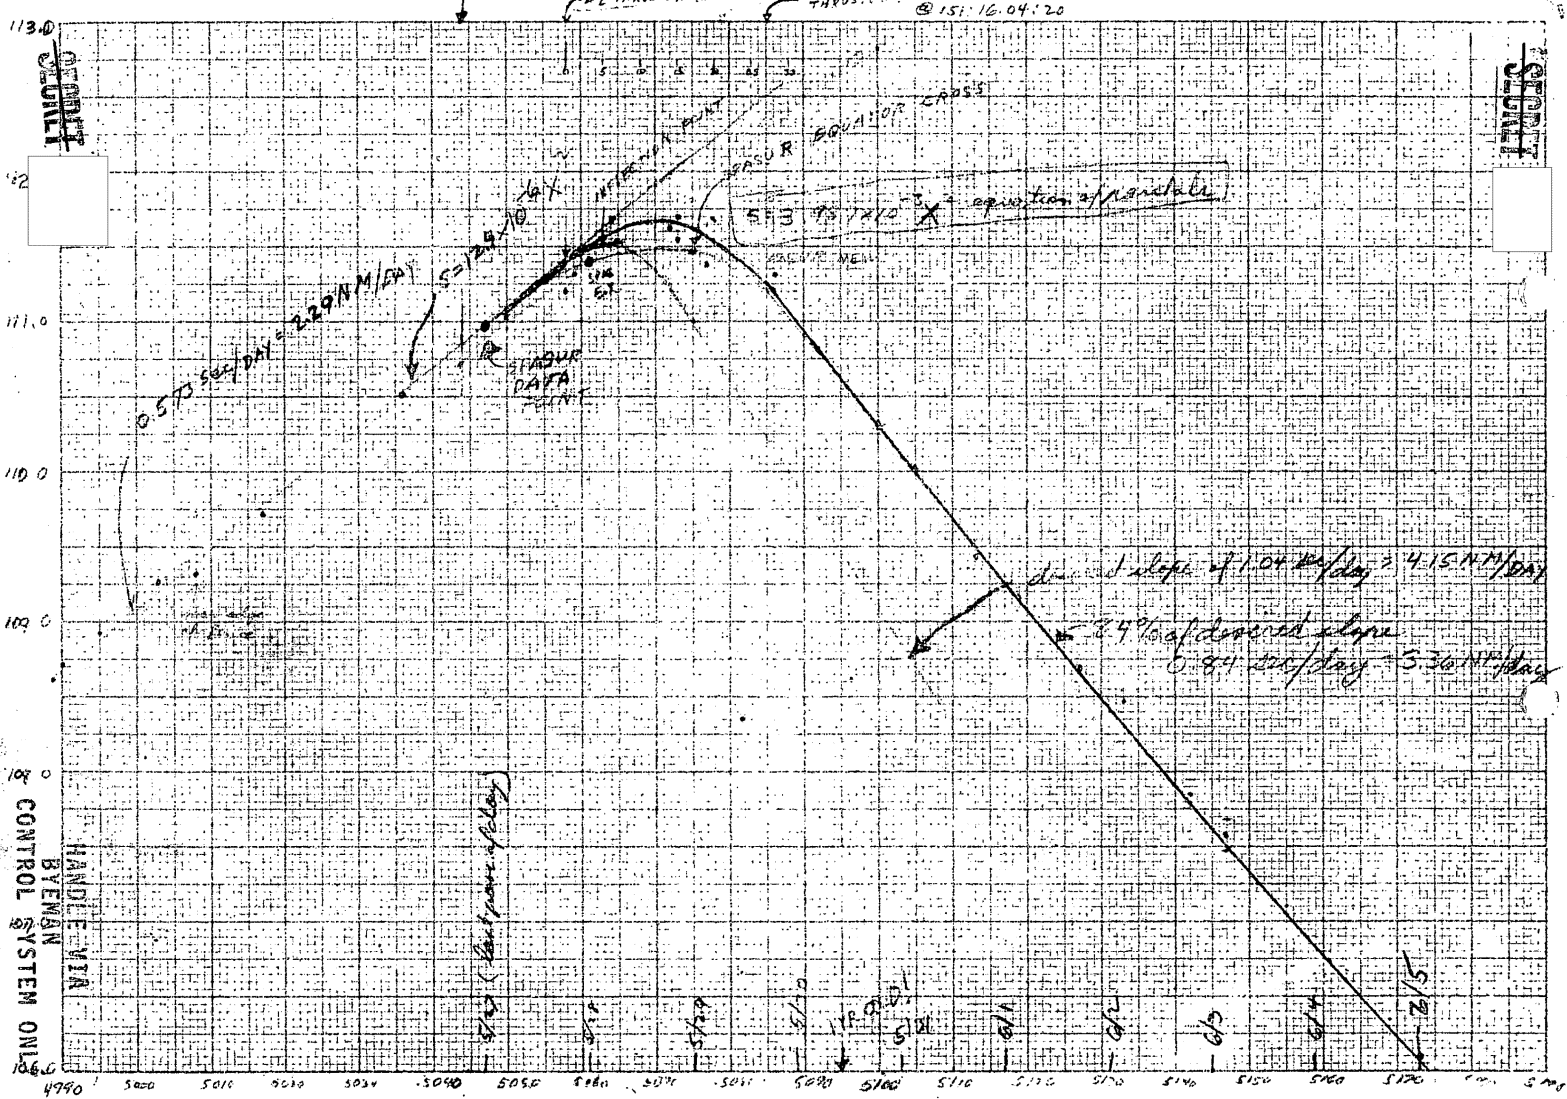

SECRET

~~SECRET~~

PL154 THRUSTER OPERATION

MADE IN U.S.A.
 KEUFFEL & ESSER CO.
 PATCH ON REV. NY 17120169
 HEATER ON - 151.16.04.70
 HEATER OFF - 151.16.04.70
 THRUSTER ON - 151.16.04.70
 THRUSTER OFF - 151.16.04.70

2874 (50)
 SCU
 113.0
 112.0
 111.0
 110.0
 109.0
 108.0
 107.0

~~SECRET~~

106.0
 105.0
 104.0
 103.0
 102.0
 101.0
 100.0
 99.0
 98.0
 97.0
 96.0
 95.0
 94.0
 93.0
 92.0
 91.0
 90.0
 89.0
 88.0
 87.0
 86.0
 85.0
 84.0
 83.0
 82.0
 81.0
 80.0
 79.0
 78.0
 77.0
 76.0
 75.0
 74.0
 73.0
 72.0
 71.0
 70.0
 69.0
 68.0
 67.0
 66.0
 65.0
 64.0
 63.0
 62.0
 61.0
 60.0
 59.0
 58.0
 57.0
 56.0
 55.0
 54.0
 53.0
 52.0
 51.0
 50.0
 49.0
 48.0
 47.0
 46.0
 45.0
 44.0
 43.0
 42.0
 41.0
 40.0
 39.0
 38.0
 37.0
 36.0
 35.0
 34.0
 33.0
 32.0
 31.0
 30.0
 29.0
 28.0
 27.0
 26.0
 25.0
 24.0
 23.0
 22.0
 21.0
 20.0
 19.0
 18.0
 17.0
 16.0
 15.0
 14.0
 13.0
 12.0
 11.0
 10.0
 9.0
 8.0
 7.0
 6.0
 5.0
 4.0
 3.0
 2.0
 1.0
 0.0