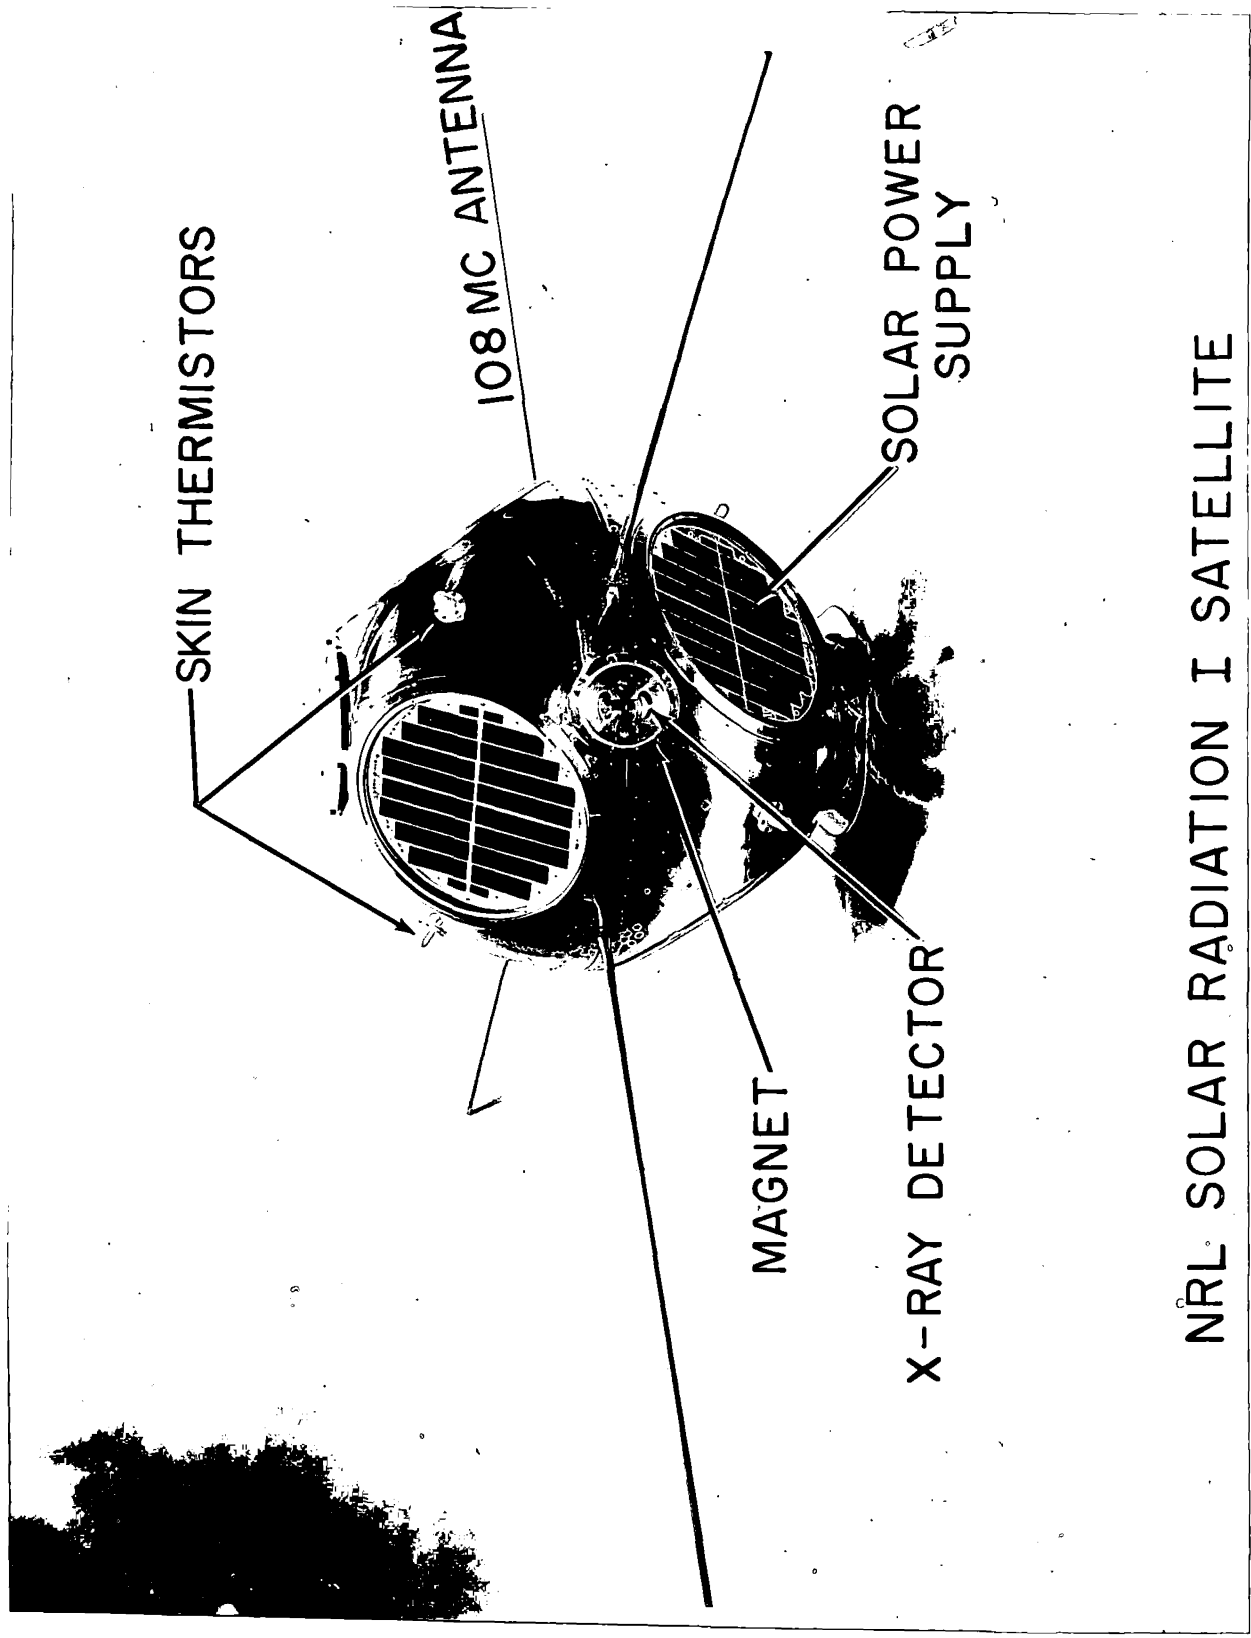

Solar Radiation Satellite (Prototype)
8 March 1960

(Side View)

Solar Radiation Satellite (Prototype)
Showing Magnet and X-Ray Sensor Mount
8 March 1960 (Side View)

NRL SOLAR RADIATION I SATELLITE

NRL SOLAR RADIATION I SATELLITE