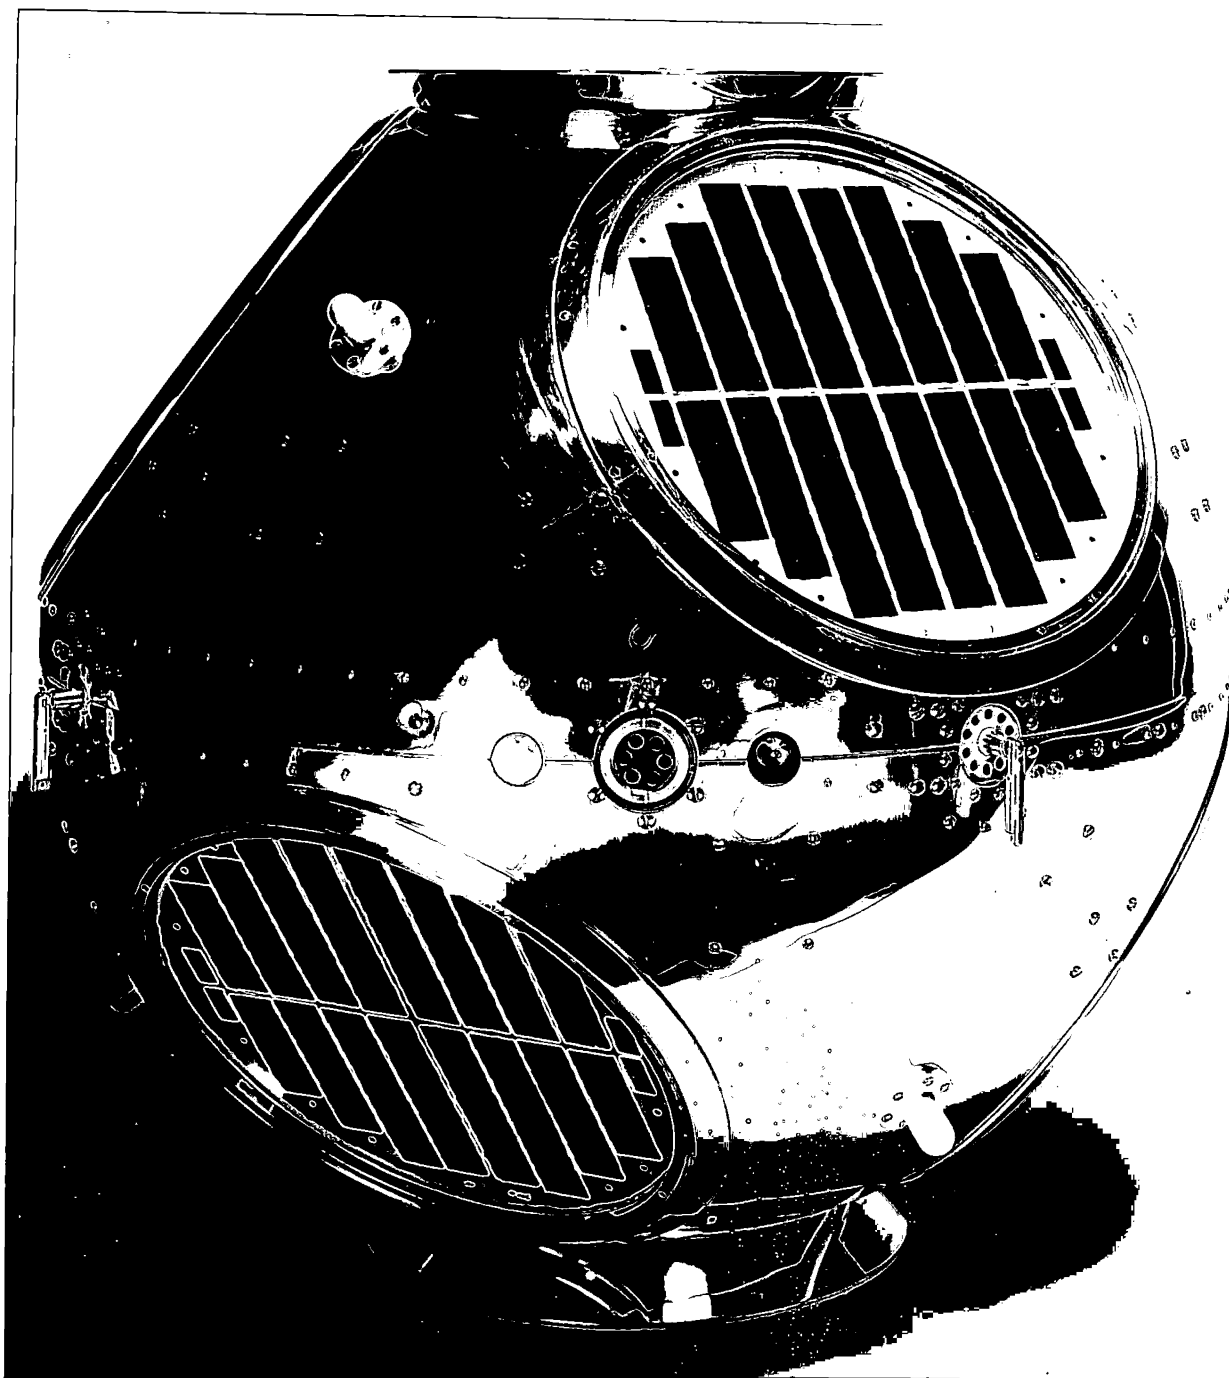

Solar Radiation II

Top View

Solar Radiation II Satellite
showing improved magnet mount

Solar Radiation II Flight Unit
showing Lyman Alpha and Aspect Detectors

Solar Radiation II, Flight Unit #1
showing sun aspect indicator
28 October 1960

Solar Radiation II, Flight Unit #1
Inside view of magnet and x-ray sensor mount
28 October 1960

Solar Radiation II, Flight Unit #1
showing magnet and X-Ray sensor with SR I type magnet
cover plate before aluminum paint was applied and sensor changed
28 October 1960