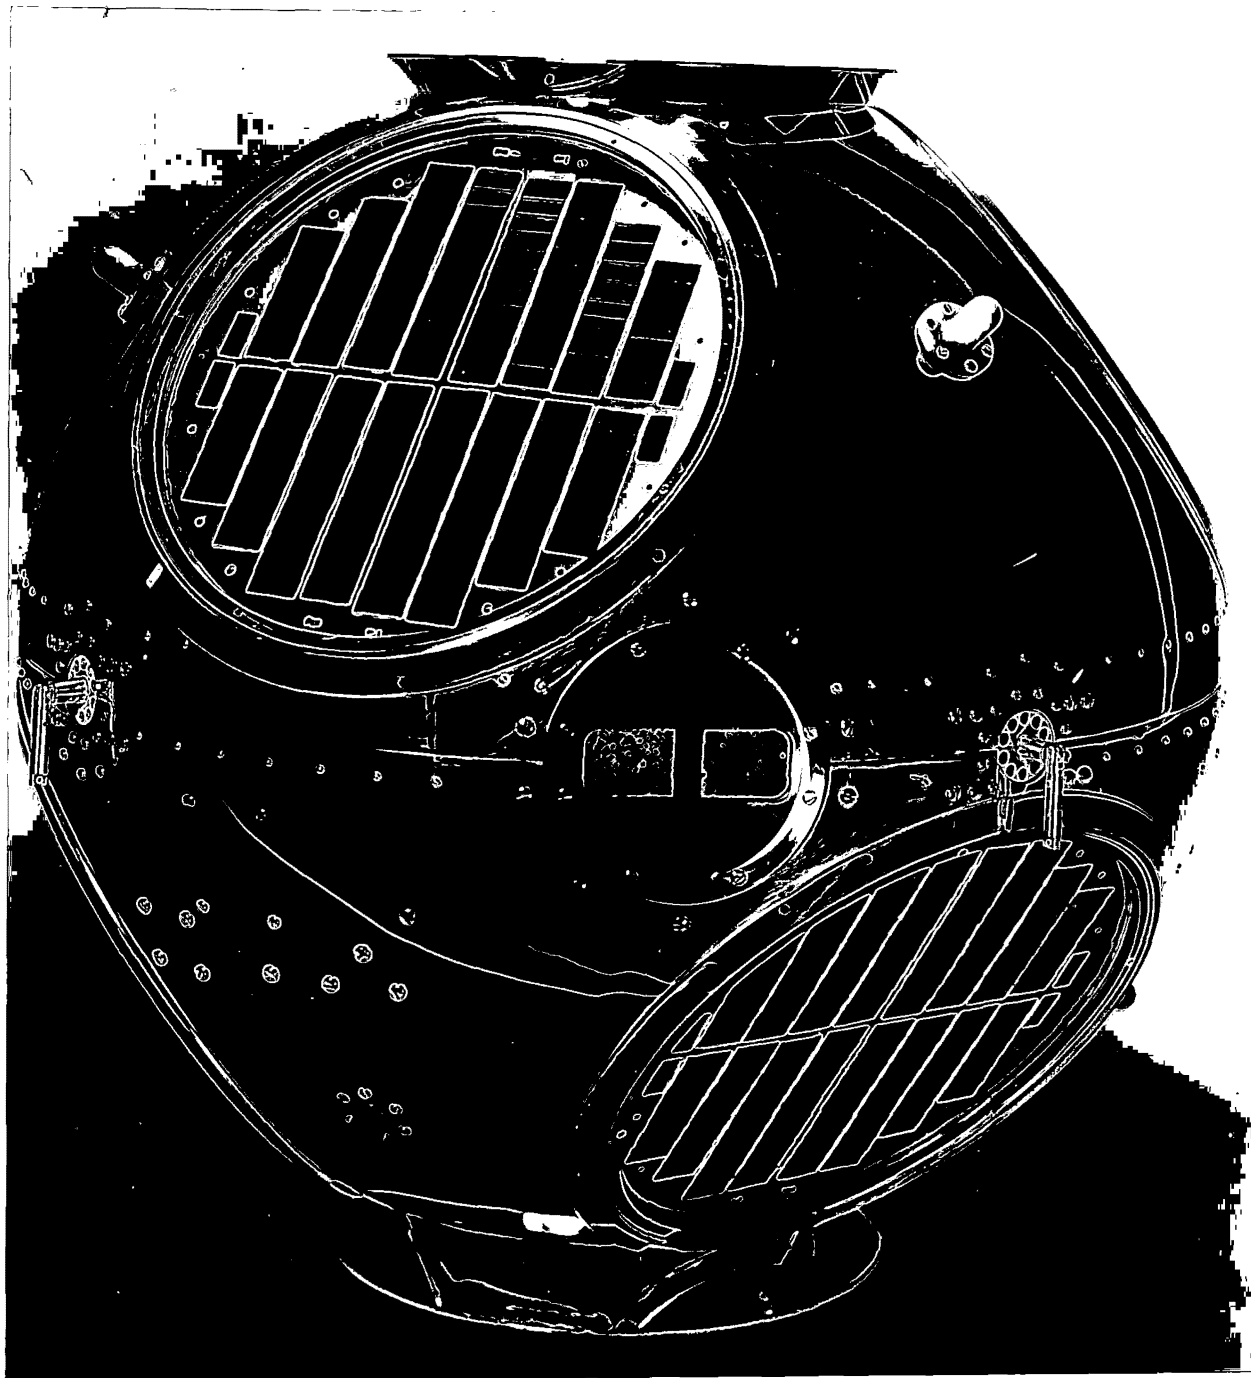

Solar Radiation II

Top View

Solar Radiation II Satellite
showing improved magnet mount

Solar Radiation II Flight Unit
showing Lyman Alpha and Aspect Detectors

Solar Radiation II, Flight Unit #1
showing sun aspect indicator
28 October 1960

Solar Radiation II, Flight Unit #1
Inside view of magnet and x-ray sensor mount
28 October 1960

Solar Radiation II, Flight Unit #1
showing magnet and X-Ray sensor with SR I type magnet
cover plate before aluminum paint was applied and sensor changed
28 October 1960