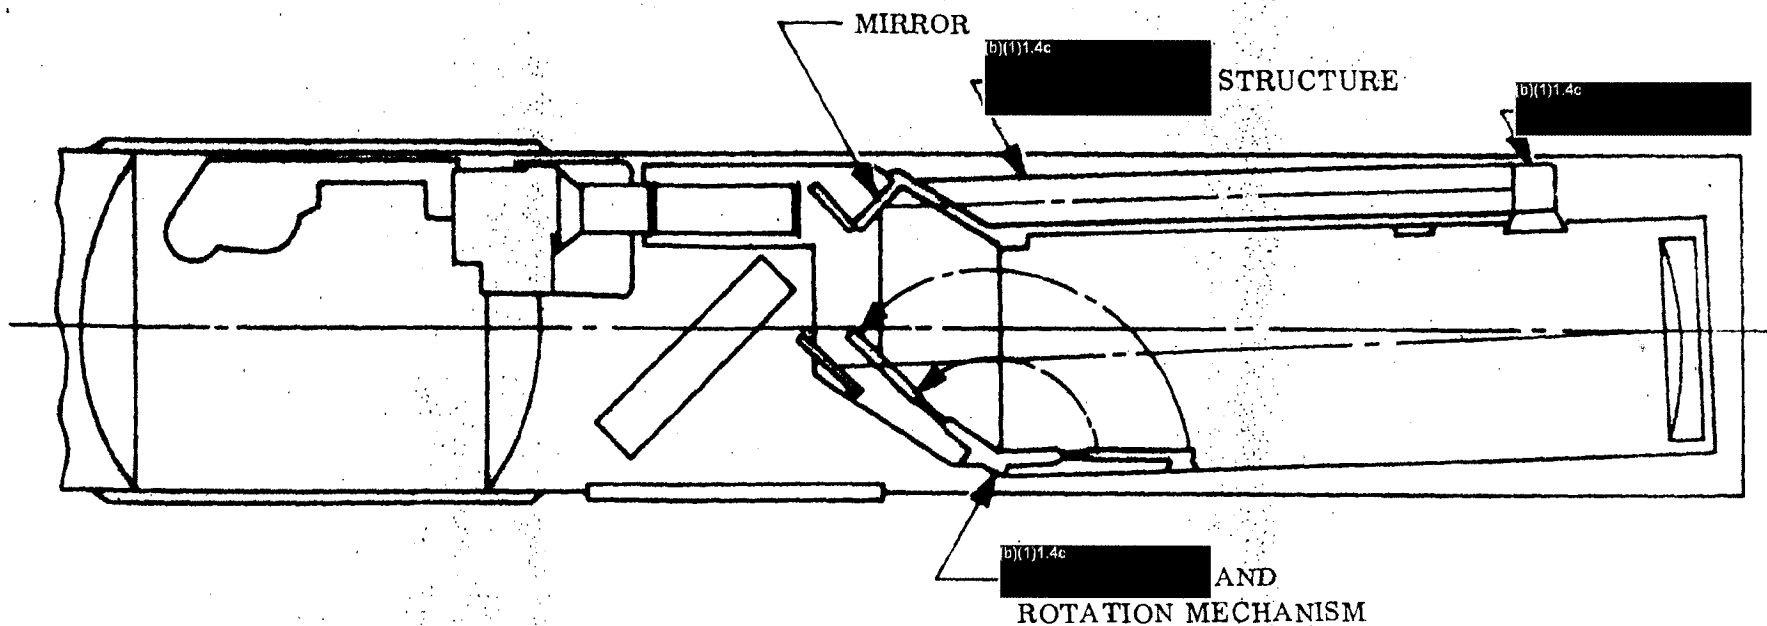

HANDLE VIA BYEMAN SYSTEM ONLY

~~SECRET/DORIAN~~

- b)(1)1.4c
- [Redacted]

MOL b)(1)1.4c MODIFICATION

~~SECRET/DORIAN~~
HANDLE VIA BYEMAN SYSTEM ONLY