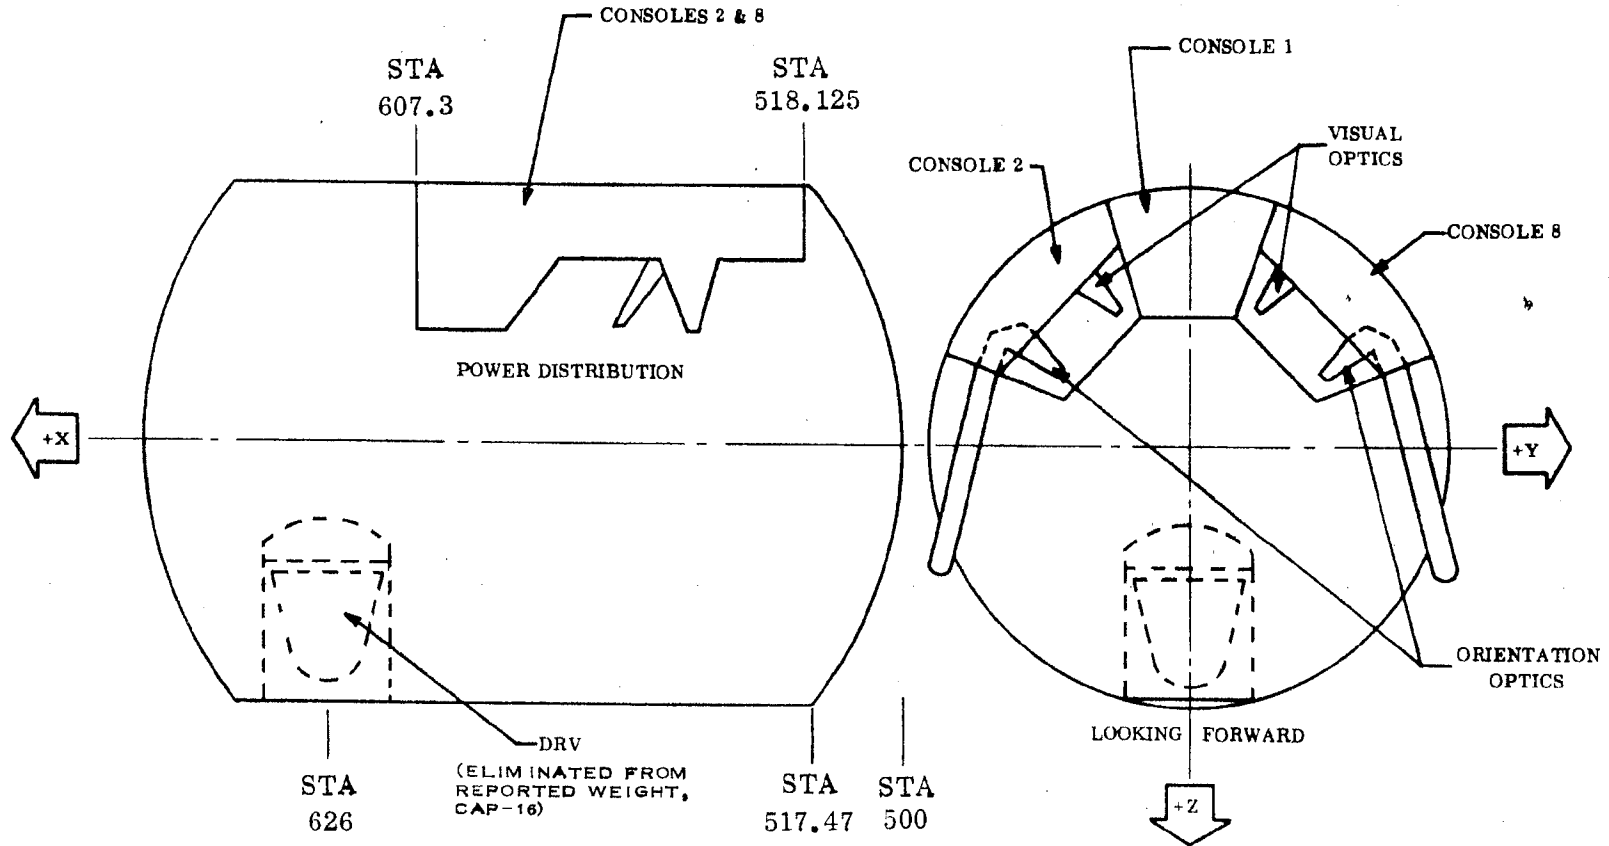

~~SECRET/DORIAN~~
HANDLE VIA BYEMAN SYSTEM ONLY

HANDLE VIA BYEMAN SYSTEM ONLY
~~SECRET/DORIAN~~

Figure 1-4. Laboratory Module