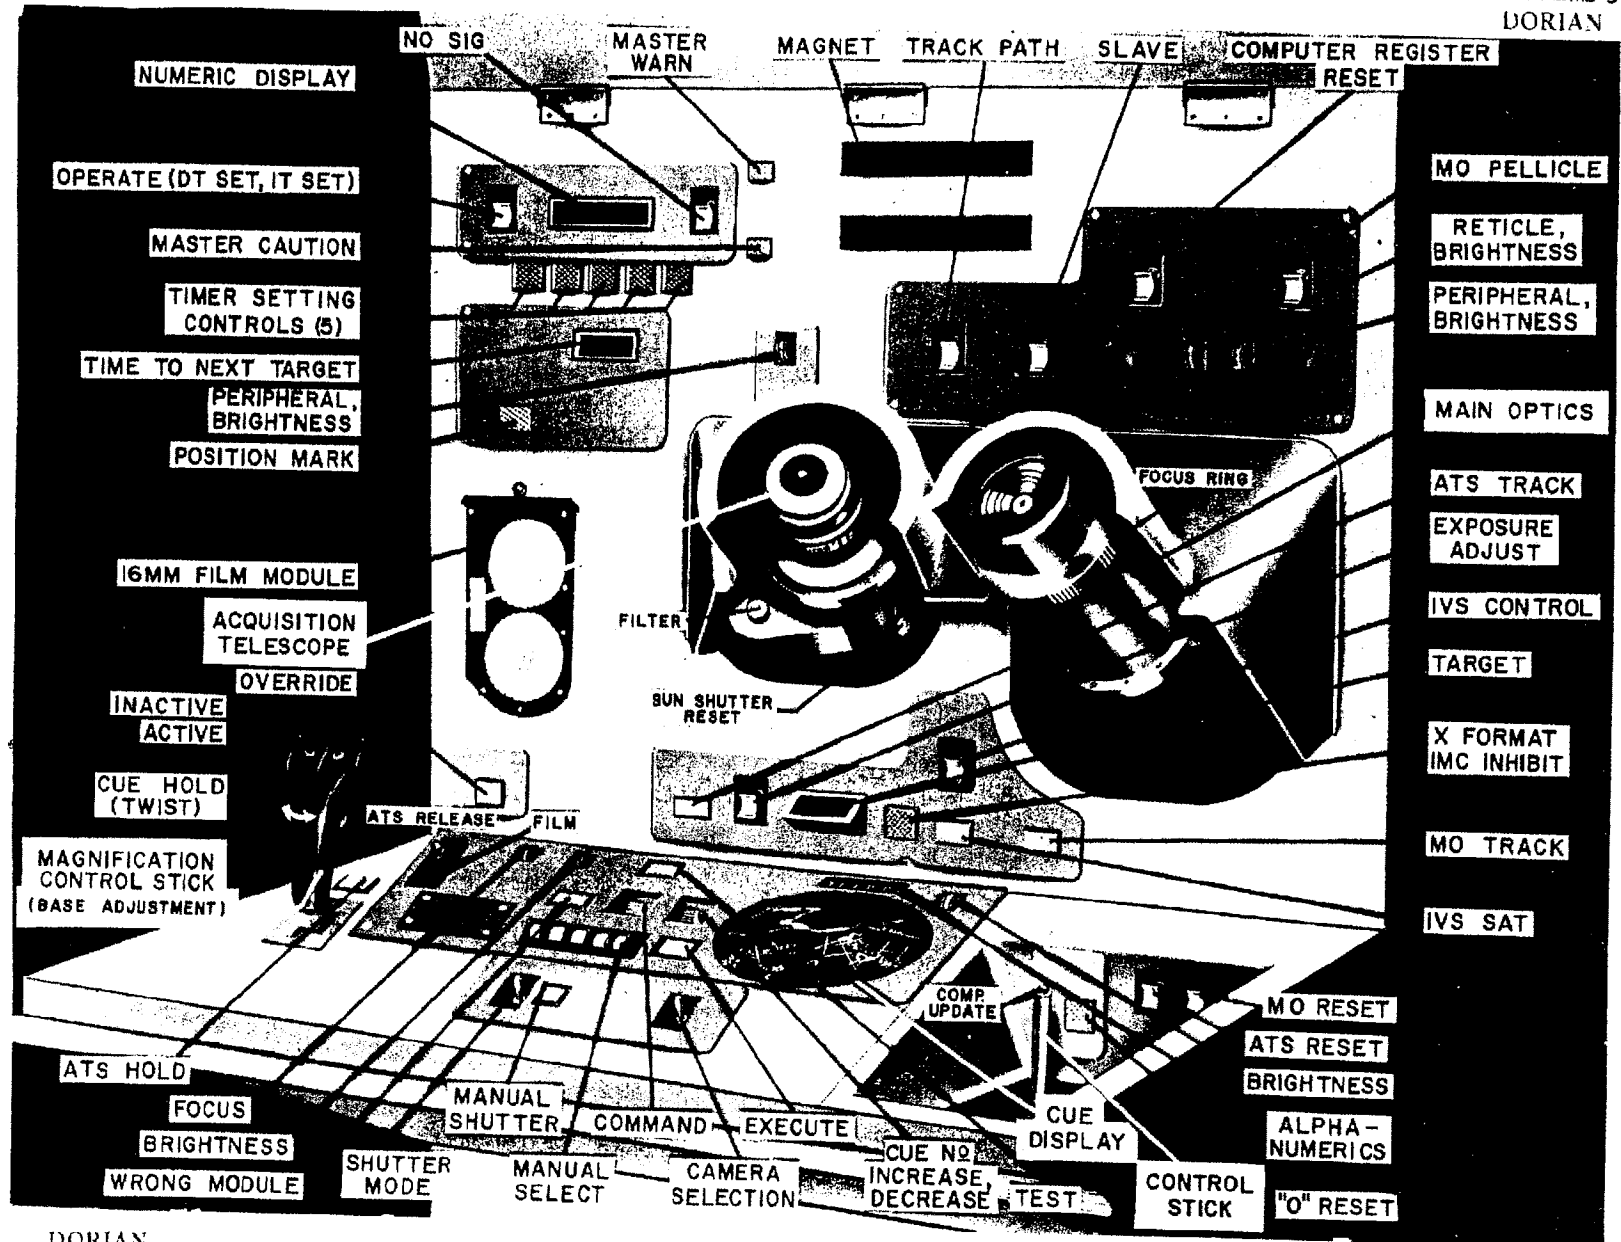

~~TOP SECRET~~

HANDLE VIA
...EMAIL...KEYHOLE
CONTROL SYSTEMS JOINTLY
DORIAN

DORIAN
HANDLE VIA
BYEMAN/TALENT-KEYHOLE
CONTROL SYSTEMS JOINTLY

MOL MISSION CONSOLE (CURRENT CONFIGURATION)

~~TOP SECRET~~