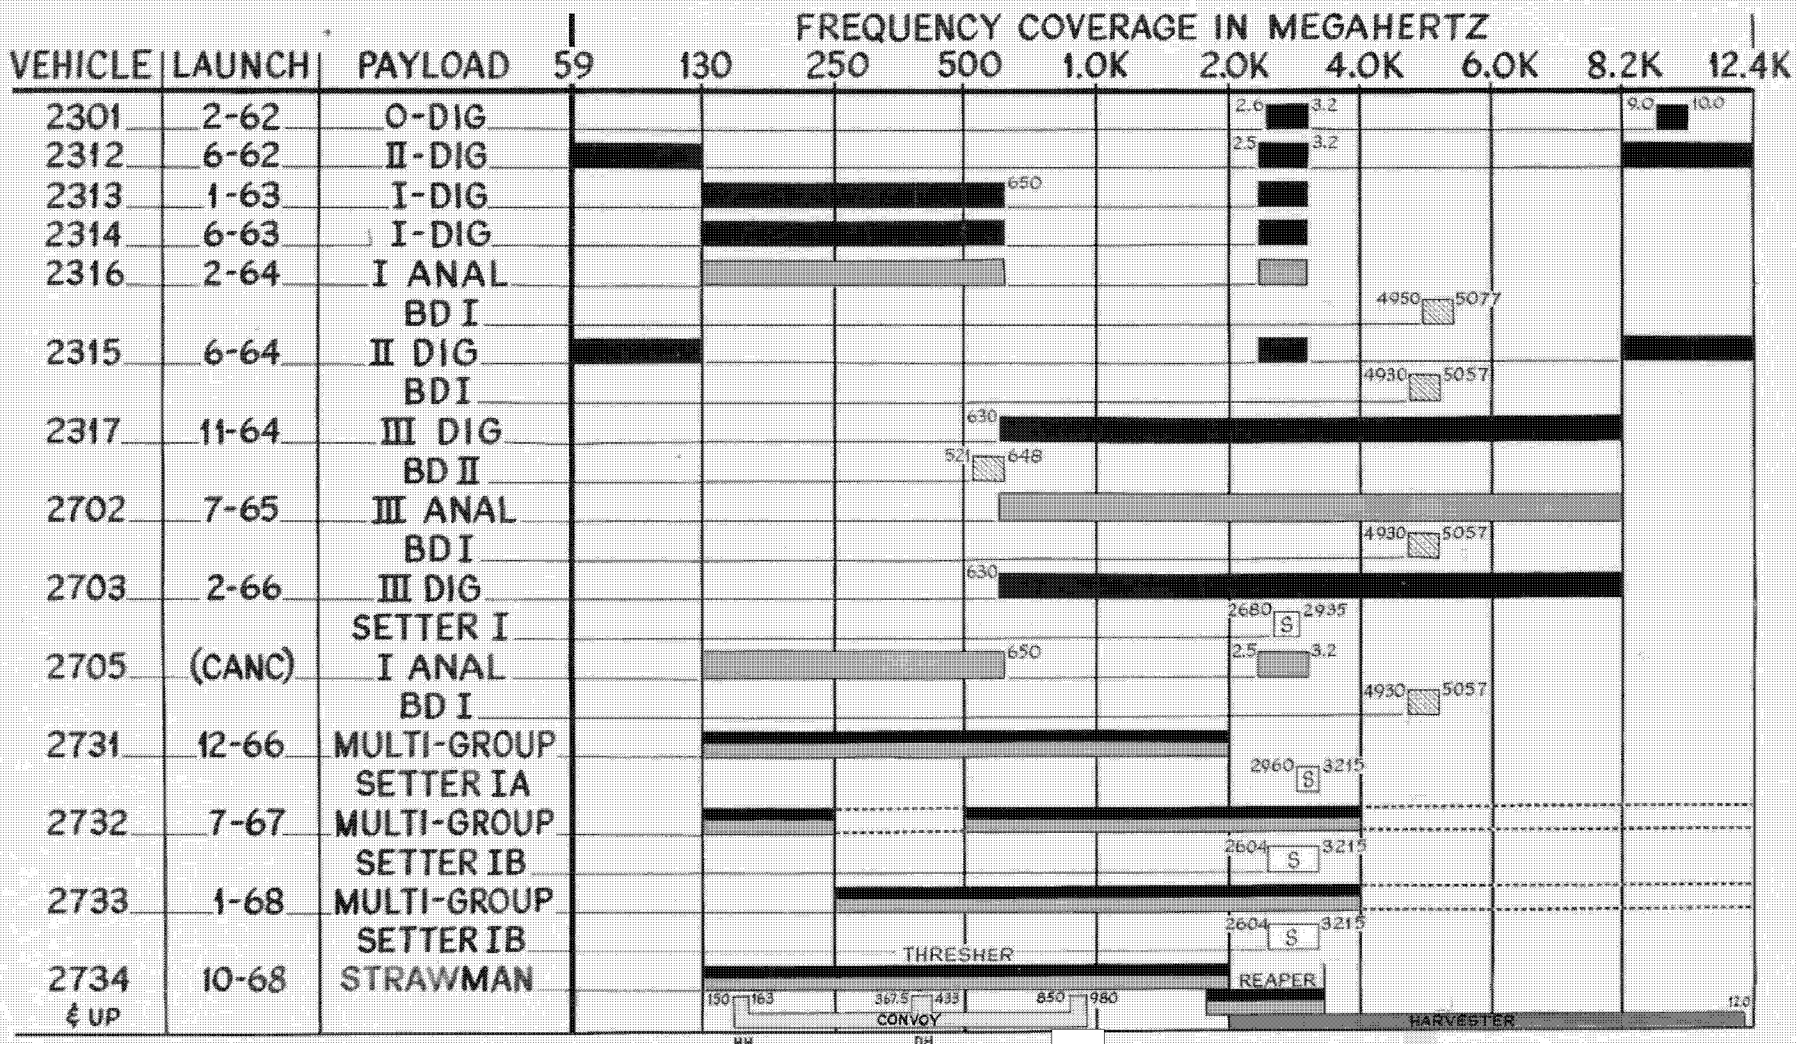

~~TOP SECRET / E~~

PAYLOAD FREQUENCY COVERAGE (U)

1962-1972

~~TOP SECRET / E~~

HANDLE VIA BYEMAN CONTROL SYSTEM ONLY

50X1